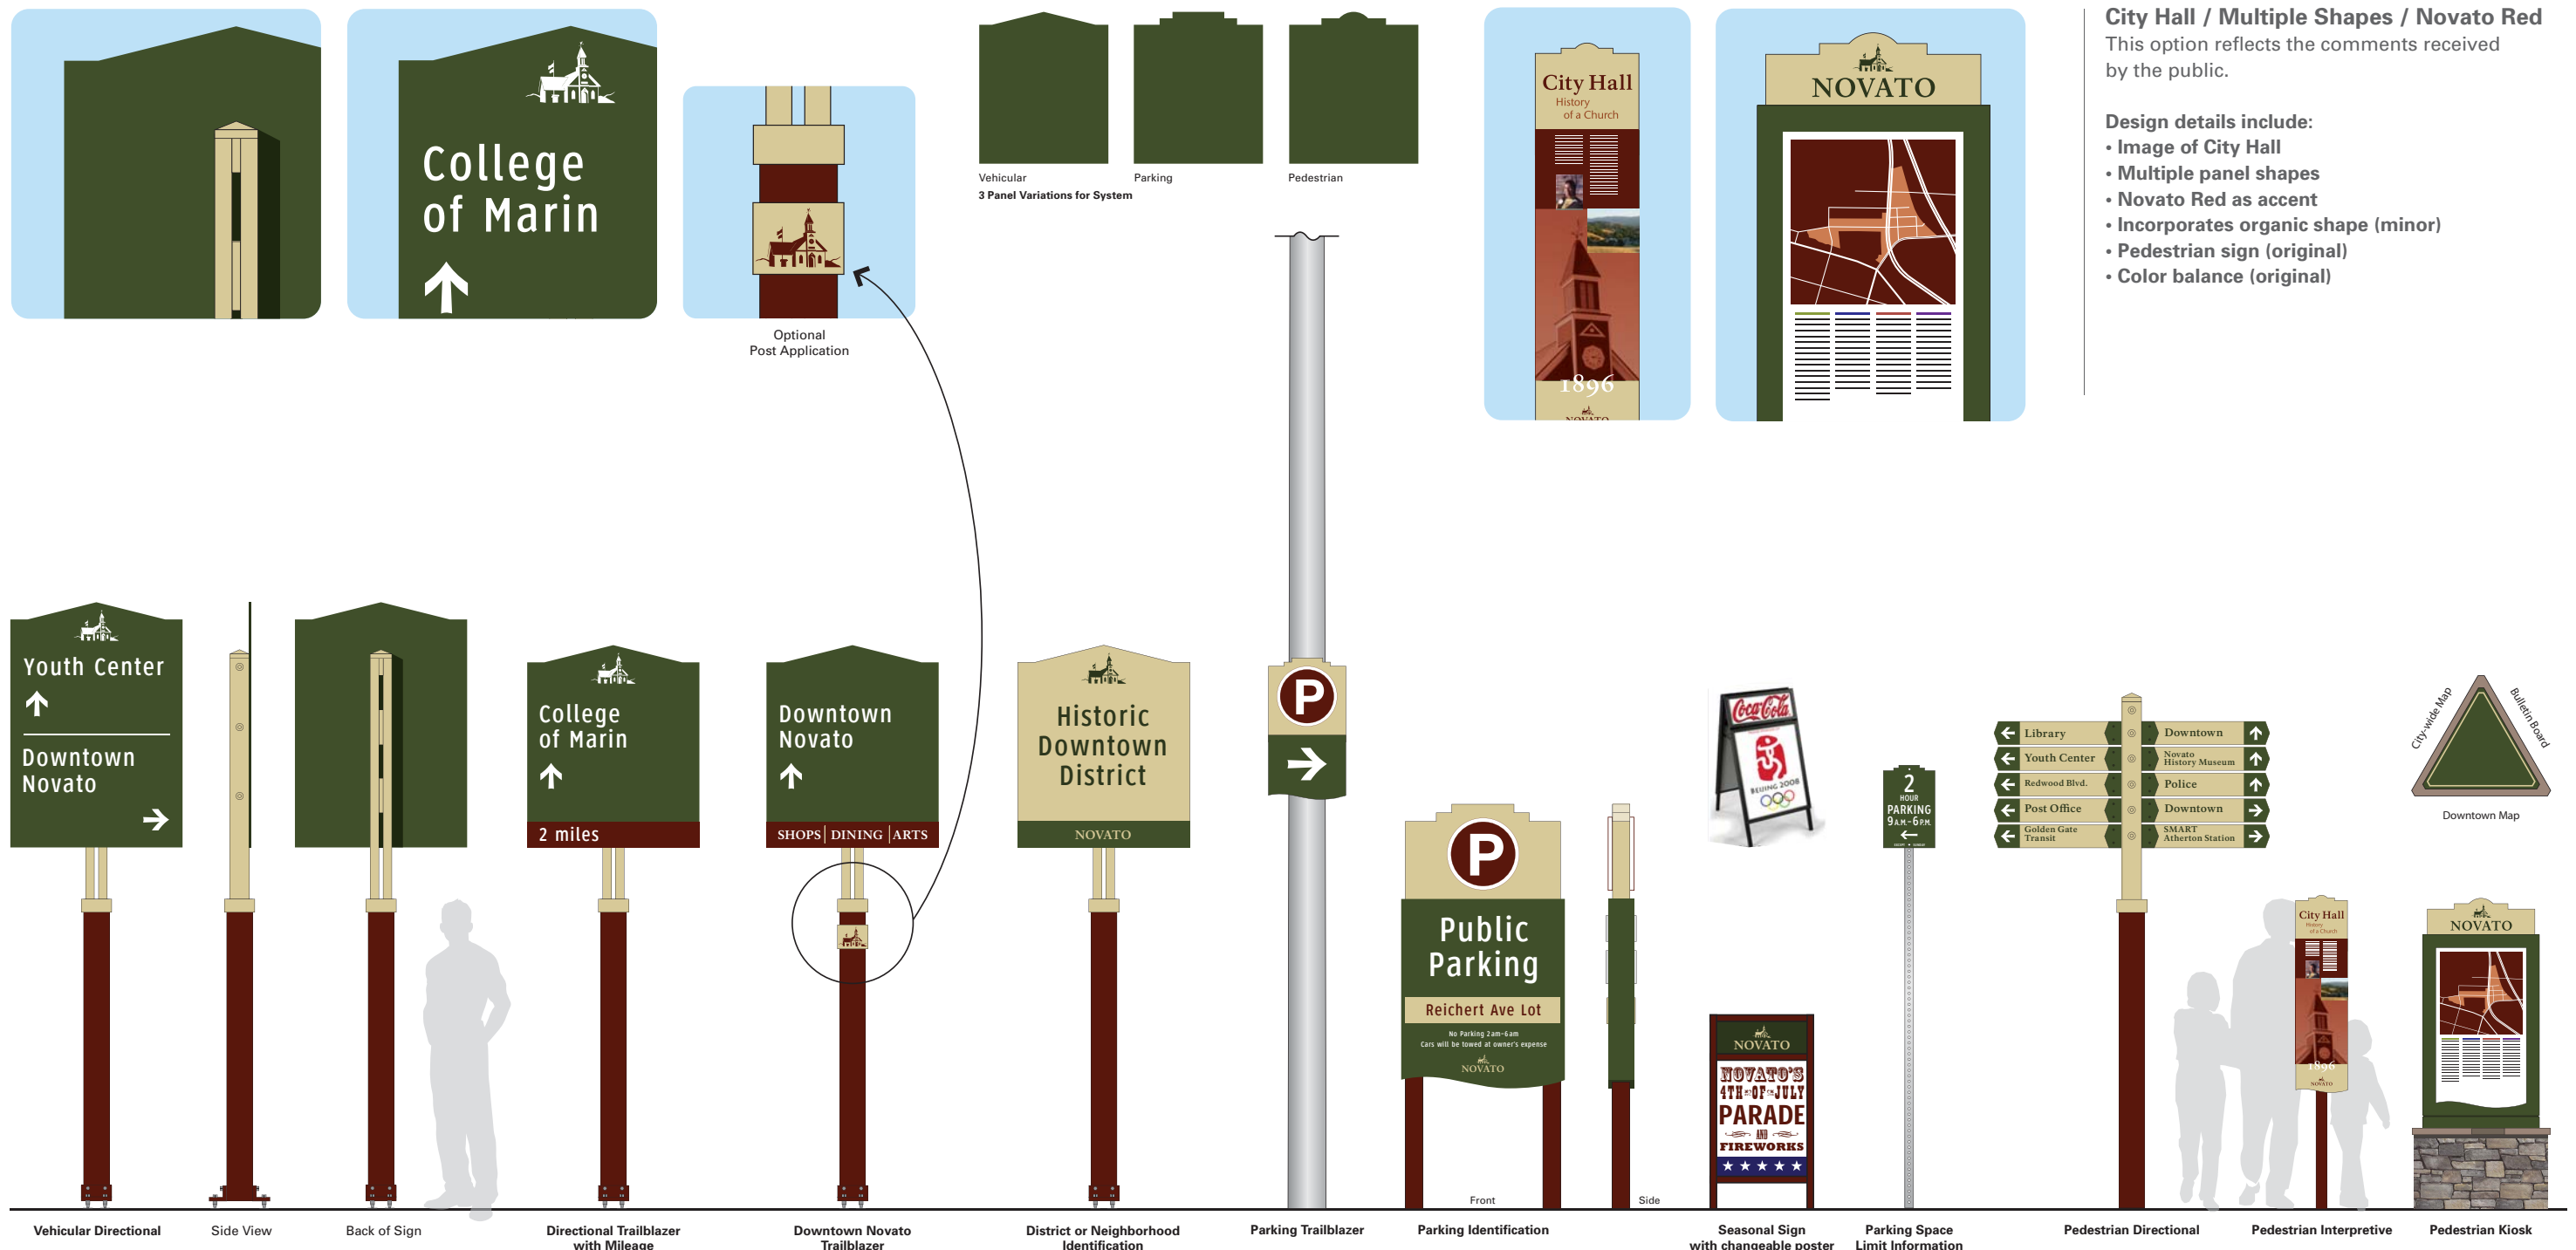

DESIGN OPTION 4A SIGNAGE SYSTEM

City Hall / Multiple Shapes / Novato Red
This option reflects the comments received by the public.

- Design details include:**
- Image of City Hall
 - Multiple panel shapes
 - Novato Red as accent
 - Incorporates organic shape (minor)
 - Pedestrian sign (original)
 - Color balance (original)

DESIGN OPTION 4D SIGNAGE SYSTEM

Simplified

This option reflects the same details in 4A except for:

- City Hall reference (clock shape cut-out)
- Single panel shape
- Removed organic shape

Vehicular Directional Side View Back of Sign Directional Trailblazer with Mileage Downtown Novato Trailblazer District or Neighborhood Identification Parking Trailblazer Parking Identification Side View Seasonal Sign with changeable poster (Sandwich Board) Parking Space Limit Information Pedestrian Directional Pedestrian Interpretive Pedestrian Kiosk