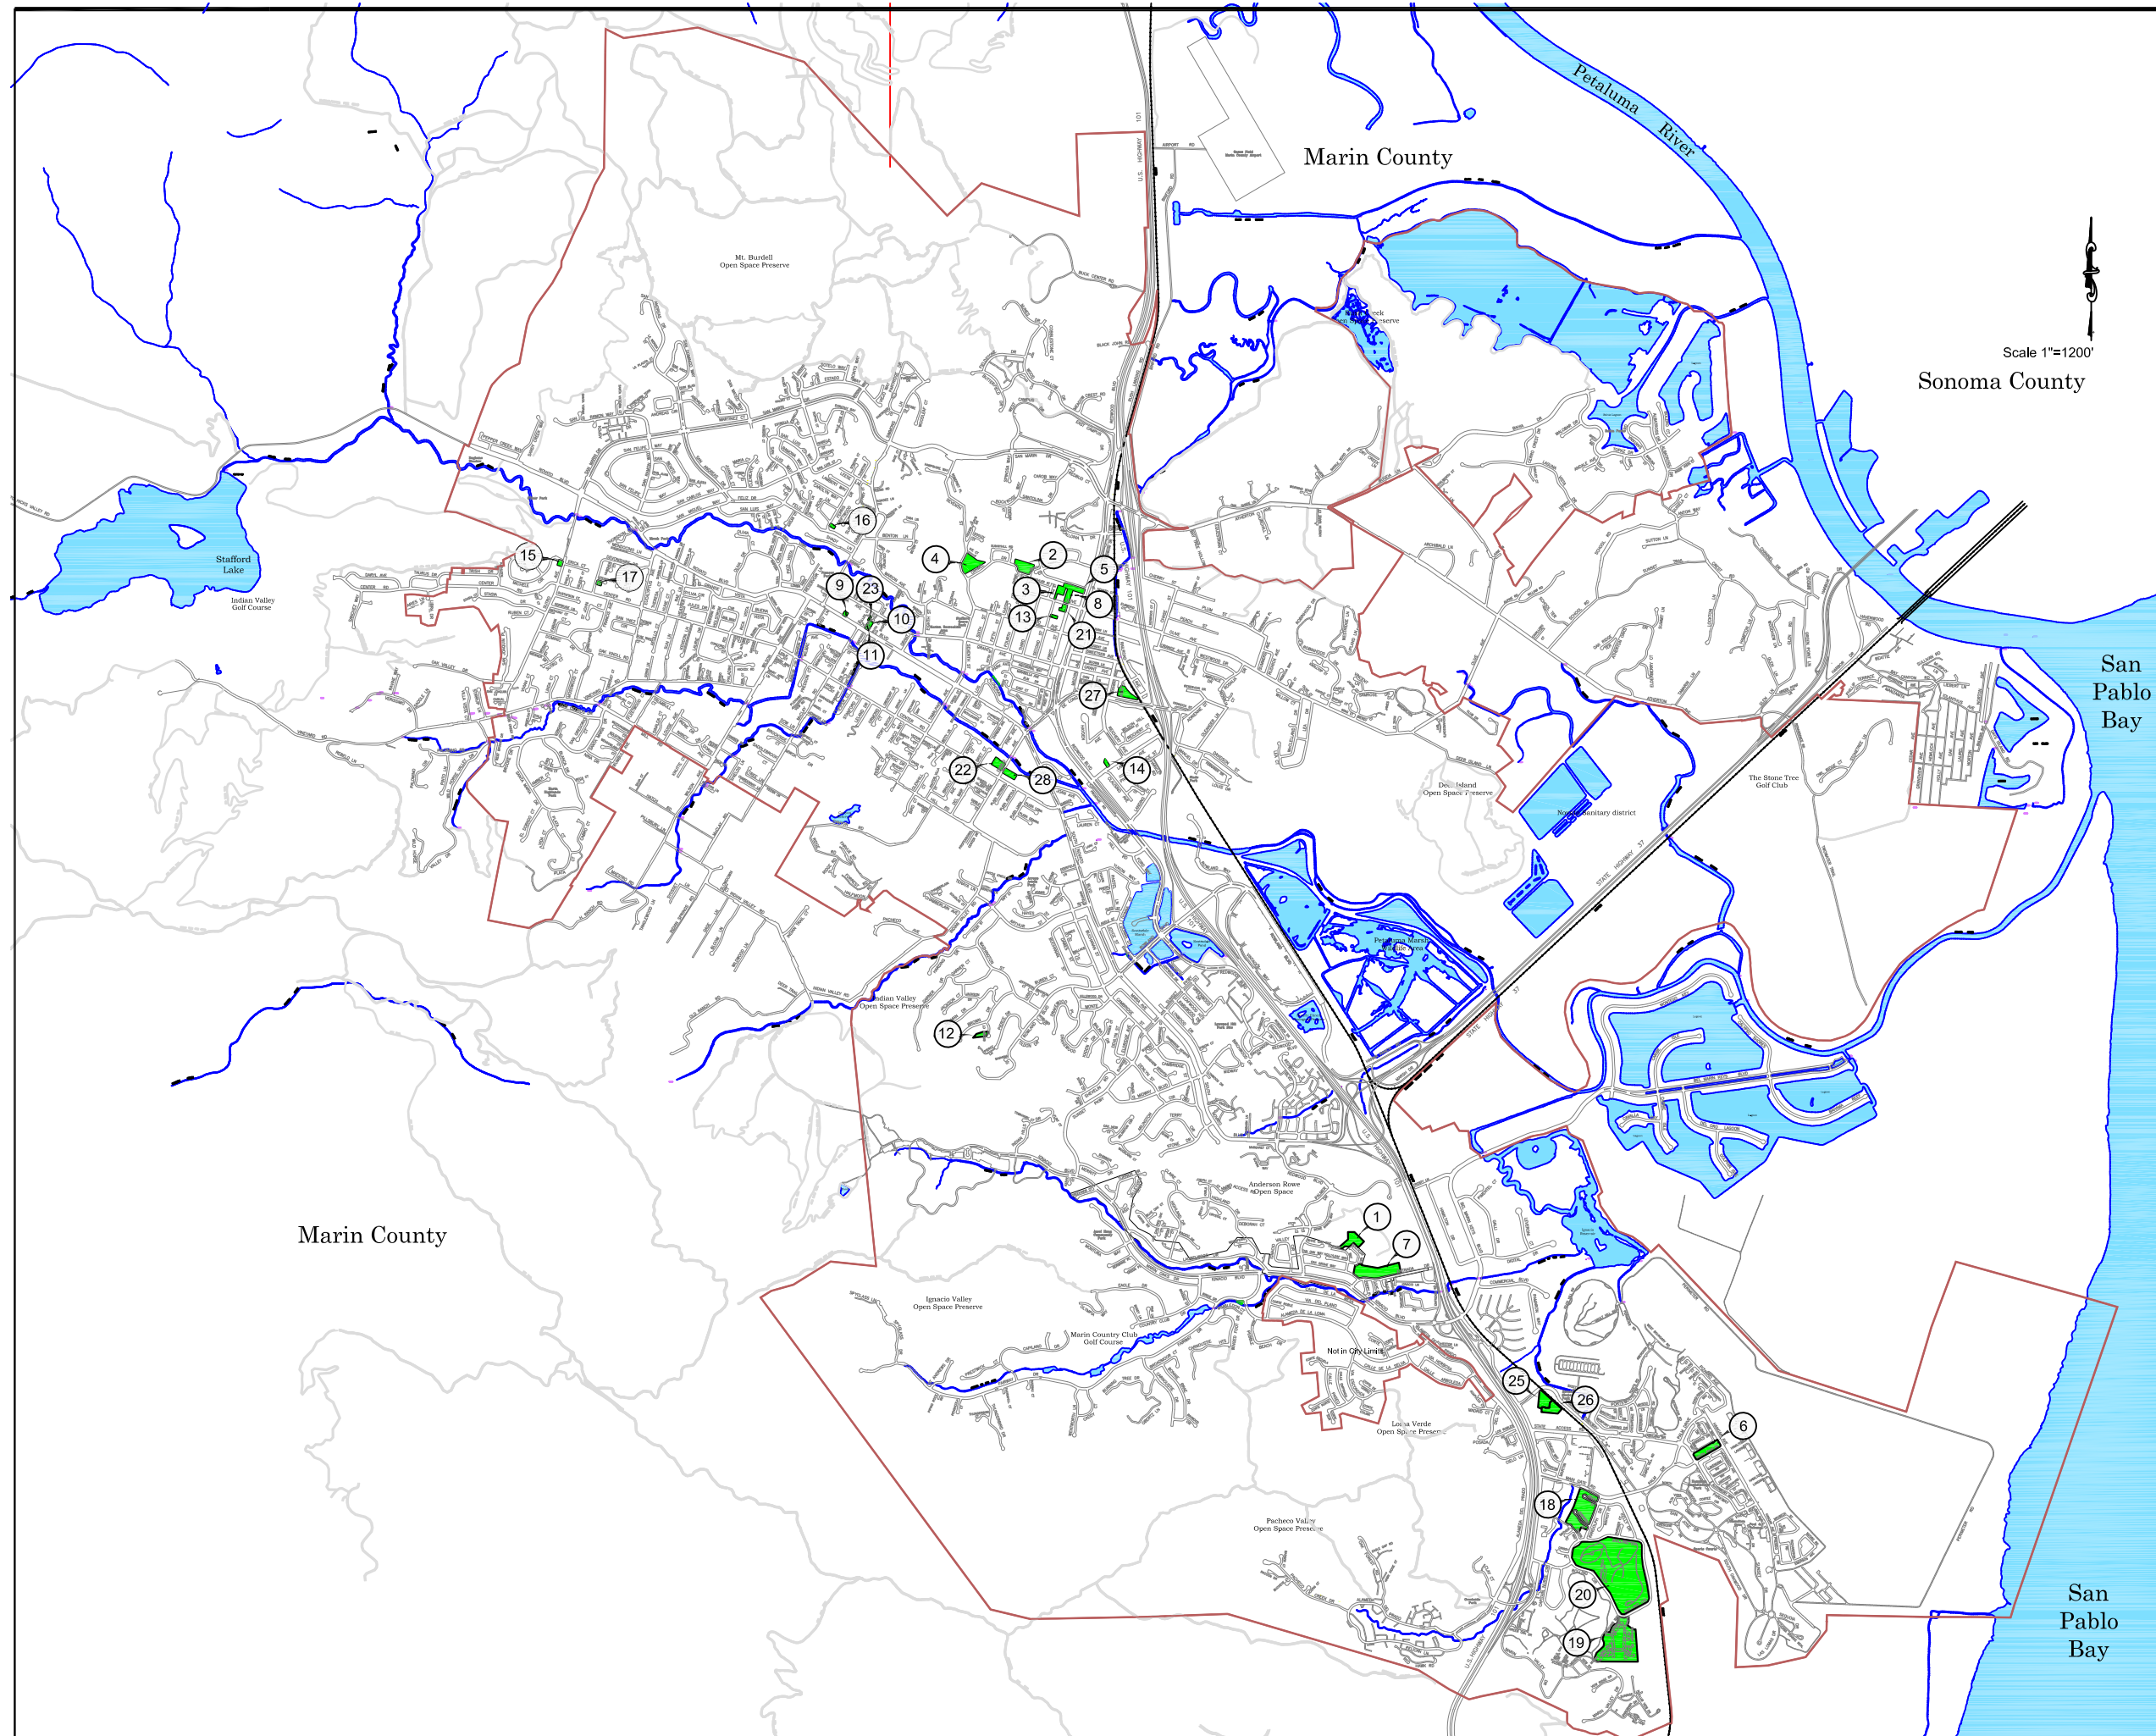

Existing Affordable Housing Sites in Novato

Legend

- City Limits
- Existing Affordable Housing Areas
- 27 Existing Affordable Housing Locations

Key

- 1 626 Owens Drive (Ignacio)
- 2 35 Carmel Drive - Casa Nova
- 3 1128 Olive Avenue - Nova Ro 1
- 4 1130 7th Street - Nova Ro 2
- 5 38 Pinheiro Circle - Nova Ro 3
- 6 Palm Drive - The Villas at Hamilton
- 7 Entrada Drive (Ignacio)
- 8 1100 Olive Avenue
- 9 1912 Novato Boulevard - Dente House
- 10 1842 Novato Boulevard - Walter House
- 11 1840 Novato Boulevard - Novato Blvd.
- 12 6 Brown Drive
- 13 1120 Second Street
- 14 816 Lamont Avenue
- 15 101 Michele Circle
- 16 1106 Ferris Drive
- 17 2 Stonehaven Court
- 18 Hamilton - Creekside
- 19 Hamilton - Bay Vista
- 20 Hamilton - Meadow Park
- 21 1137 First Street A - Addison Property
- 22 809 Diablo Avenue - Wyndover Apts.
- 23 5 Illes Court - Virginia Grove
- 24 Hamilton - Hamilton Transitional
- 25 Hamilton Parkway - New Beginings Center
- 26 Hamilton Parkway - Next Key
- 27 DeLong Avenue - Millworks
- 28 806 Diablo Avenue - Eden Housing

City of Novato

Public Works Department
City of Novato Marin County California

SCALE 1"=1200'

Date Printed: July 14, 2010
AHOZ_Housing2004Extfing.DWG

Scale 1"=1200'
North Arrow
Sonoma County

Marin County

Marin County

San Pablo Bay

San Pablo Bay