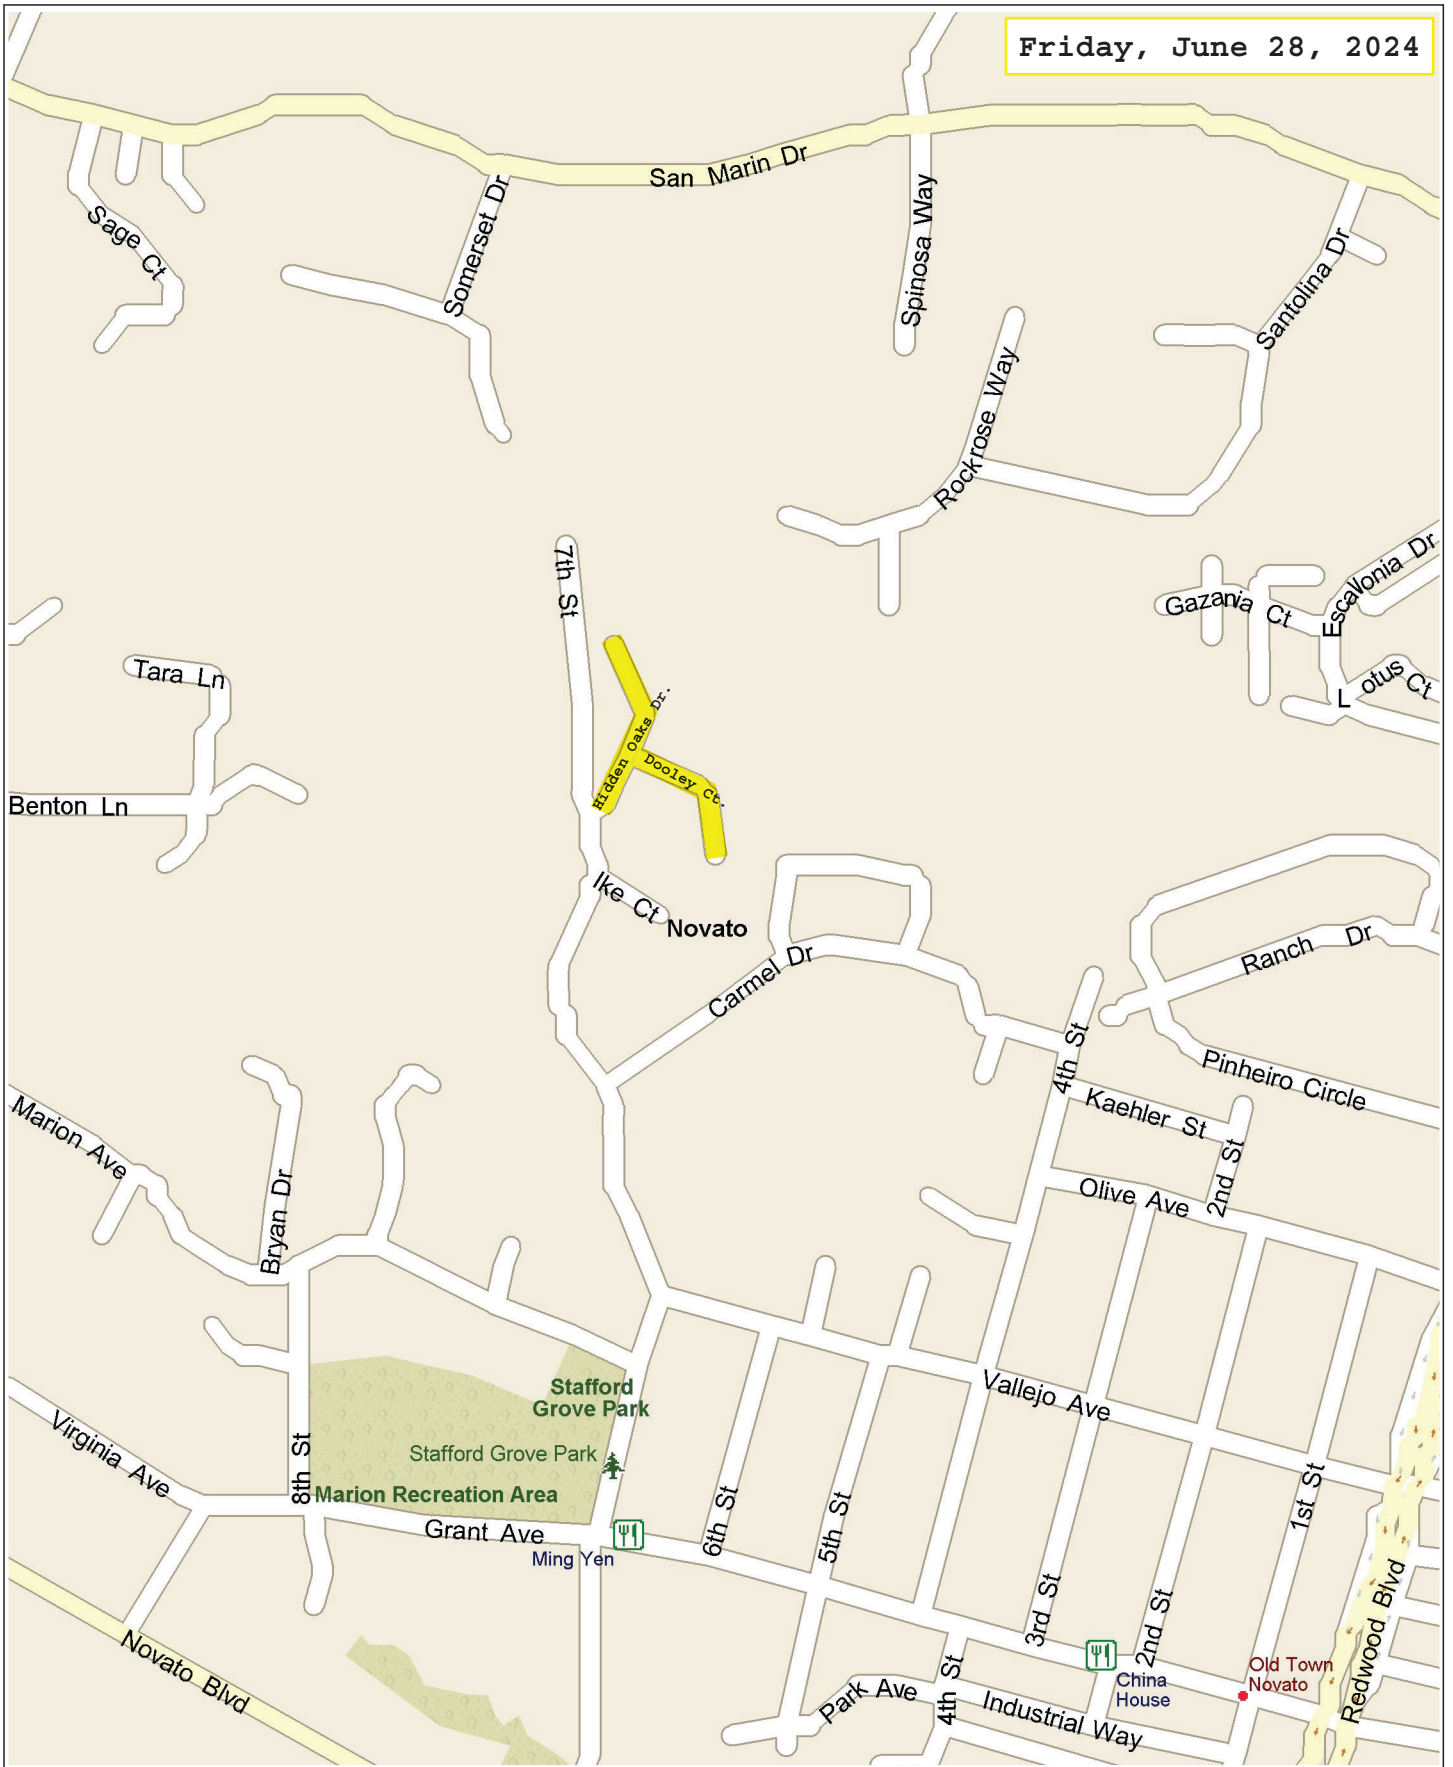

SCRUB SEAL MAPS

Novato, California, United States

Saturday, June 29, 2024

Monday, July 1, 2024

Novato, California, United States

Friday, June 28, 2024

Novato, California, United States

Friday, June 28, 2024

Novato, California, United States

Novato, California, United States

Monday, July 1, 2024

Tuesday, July 2, 2024

Wednesday, July 3, 2024

Copyright © and (P) 1988–2012 Microsoft Corporation and/or its suppliers. All rights reserved. <http://www.microsoft.com/streets/>
Certain mapping and direction data © 2012 NAVTEQ. All rights reserved. The Data for areas of Canada includes information taken with permission from Canadian authorities, including: © Her Majesty the Queen in Right of Canada, © Queen's Printer for Ontario. NAVTEQ and NAVTEQ ON BOARD are trademarks of NAVTEQ. © 2012 Tele Atlas North America, Inc. All rights reserved. Tele Atlas and Tele Atlas North America are trademarks of Tele Atlas, Inc. © 2012 by Applied Geographic Solutions. All rights reserved. Portions © Copyright 2012 by Woodall Publications Corp. All rights reserved.

Novato, California, United States

Friday, June 28, 2024

Saturday, June 29, 2024