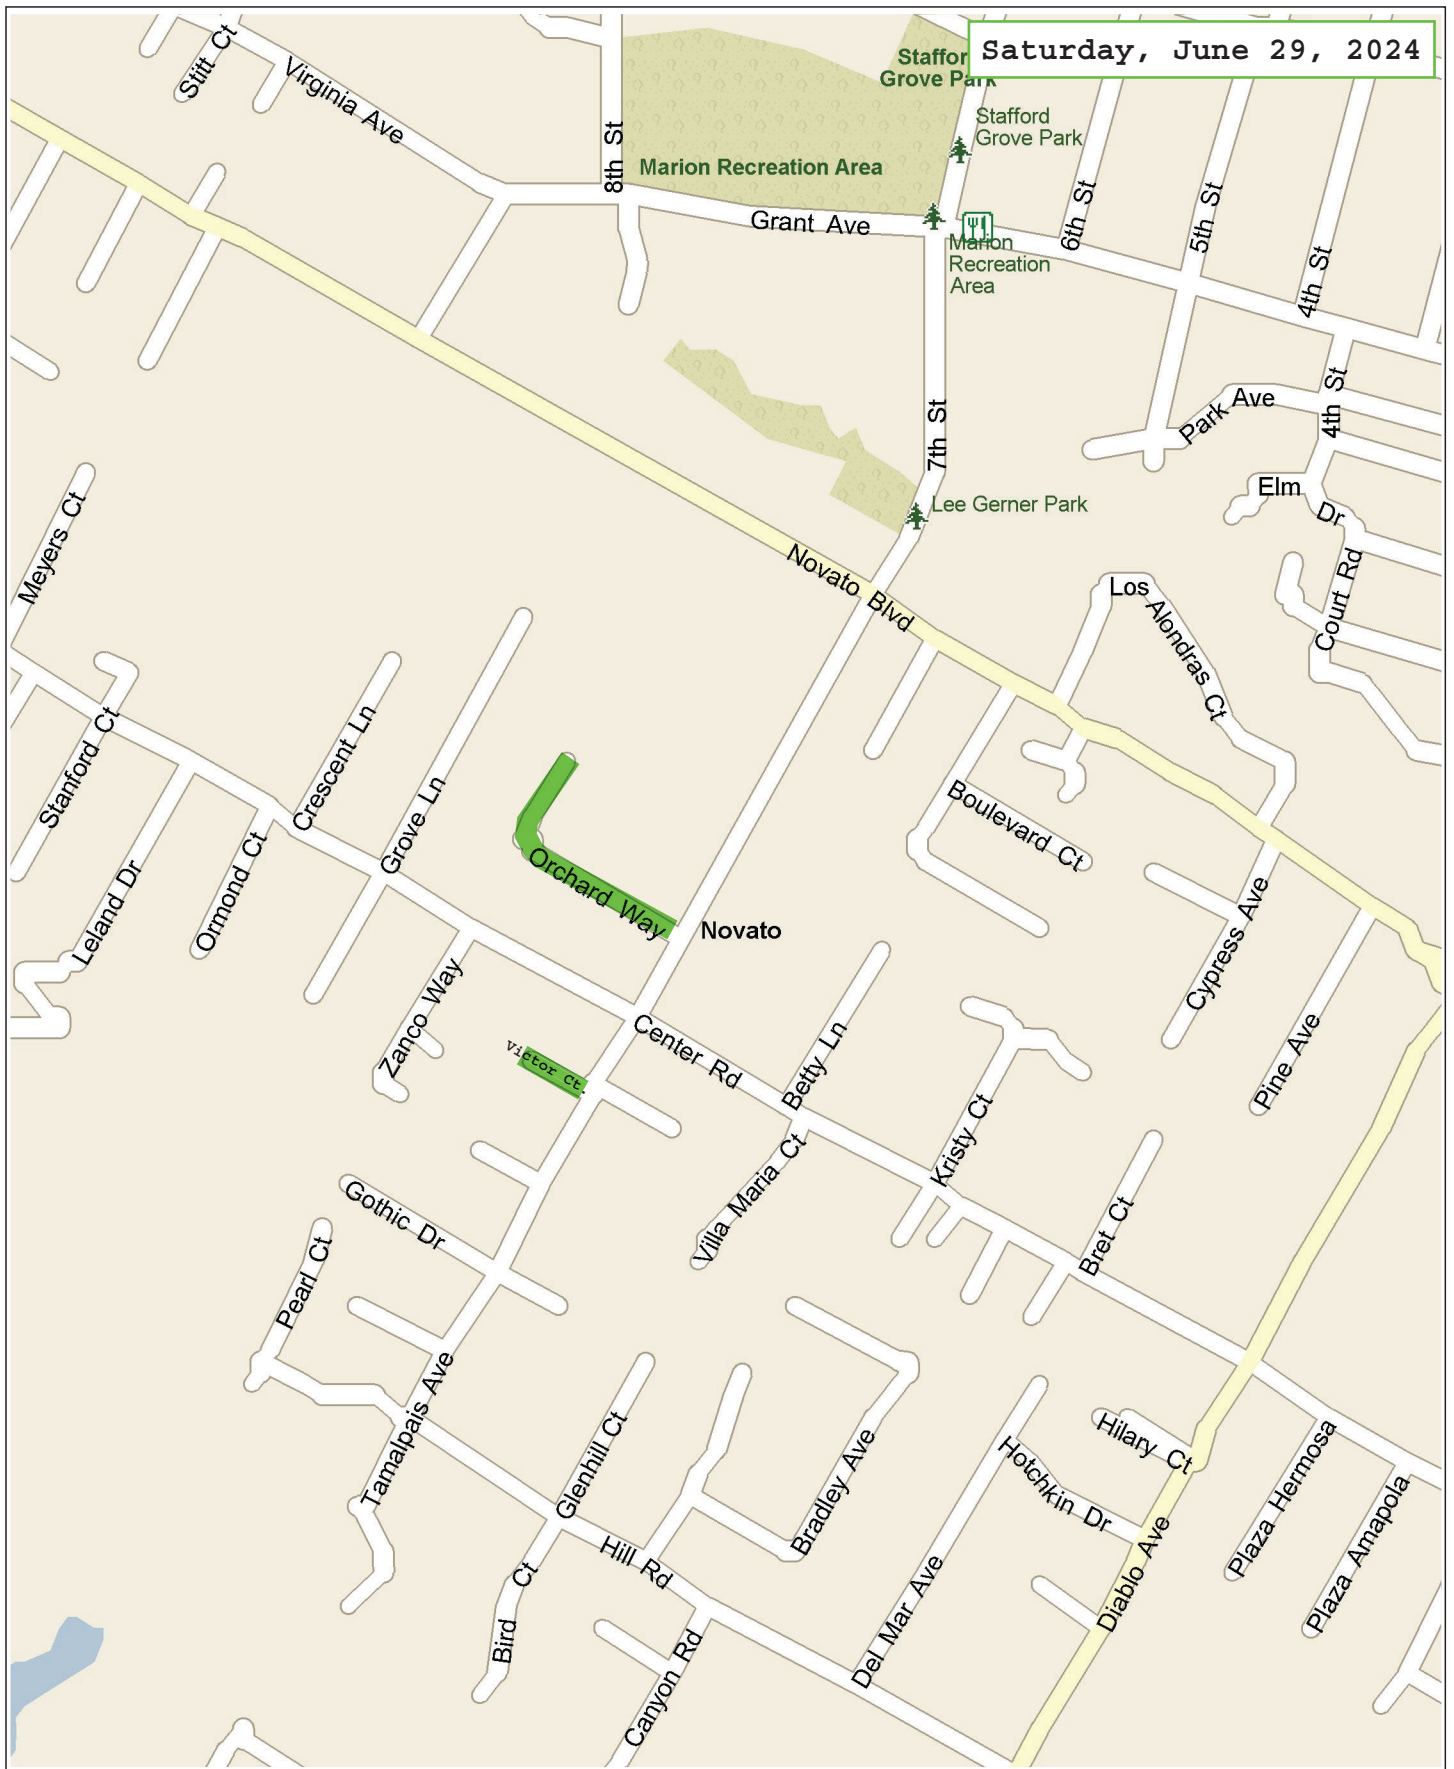

SCRUB SEAL MAPS

Novato, California, United States

Saturday, June 29, 2024

Monday, July 1, 2024

Novato, California, United States

Friday, June 28, 2024

Novato, California, United States

Friday, June 28, 2024

Novato, California, United States

Novato, California, United States

Monday, July 1, 2024

Tuesday, July 2, 2024

Wednesday, July 3, 2024

Copyright © and (P) 1988–2012 Microsoft Corporation and/or its suppliers. All rights reserved. <http://www.microsoft.com/streets/>
Certain mapping and direction data © 2012 NAVTEQ. All rights reserved. The Data for areas of Canada includes information taken with permission from Canadian authorities, including: © Her Majesty the Queen in Right of Canada, © Queen's Printer for Ontario. NAVTEQ and NAVTEQ ON BOARD are trademarks of NAVTEQ. © 2012 Tele Atlas North America, Inc. All rights reserved. Tele Atlas and Tele Atlas North America are trademarks of Tele Atlas, Inc. © 2012 by Applied Geographic Solutions. All rights reserved. Portions © Copyright 2012 by Woodall Publications Corp. All rights reserved.

Novato, California, United States

Friday, June 28, 2024

Saturday, June 29, 2024