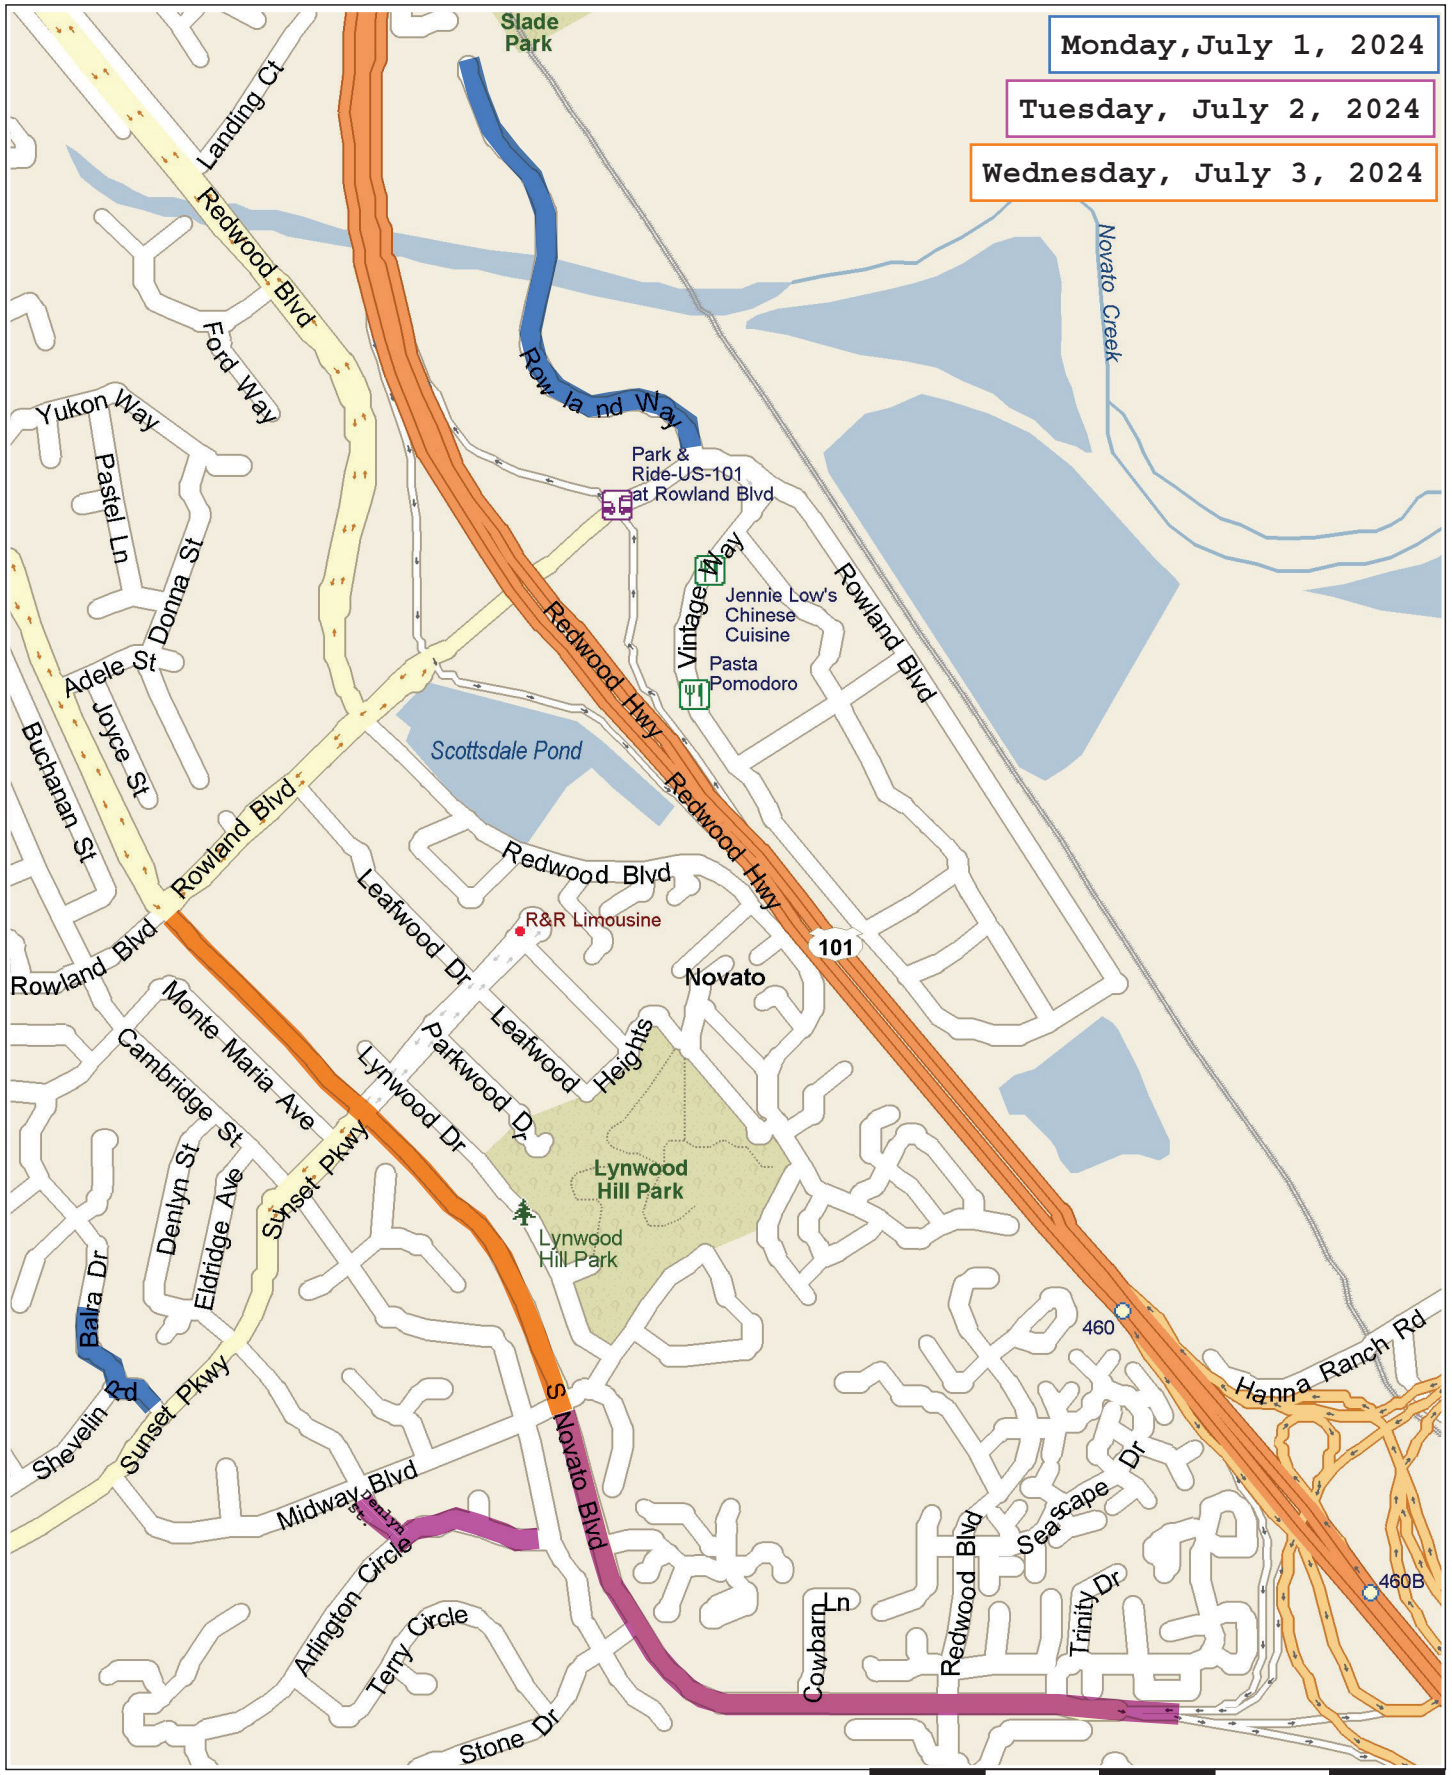

SCRUB SEAL MAPS

Novato, California, United States

Saturday, June 29, 2024

Monday, July 1, 2024

Novato, California, United States

Friday, June 28, 2024

Novato, California, United States

Friday, June 28, 2024

Novato, California, United States

Novato, California, United States

Monday, July 1, 2024

Tuesday, July 2, 2024

Wednesday, July 3, 2024

Copyright © and (P) 1988–2012 Microsoft Corporation and/or its suppliers. All rights reserved. <http://www.microsoft.com/streets/>
Certain mapping and direction data © 2012 NAVTEQ. All rights reserved. The Data for areas of Canada includes information taken with permission from Canadian authorities, including: © Her Majesty the Queen in Right of Canada, © Queen's Printer for Ontario. NAVTEQ and NAVTEQ ON BOARD are trademarks of NAVTEQ. © 2012 Tele Atlas North America, Inc. All rights reserved. Tele Atlas and Tele Atlas North America are trademarks of Tele Atlas, Inc. © 2012 by Applied Geographic Solutions. All rights reserved. Portions © Copyright 2012 by Woodall Publications Corp. All rights reserved.

Novato, California, United States

Friday, June 28, 2024

Saturday, June 29, 2024