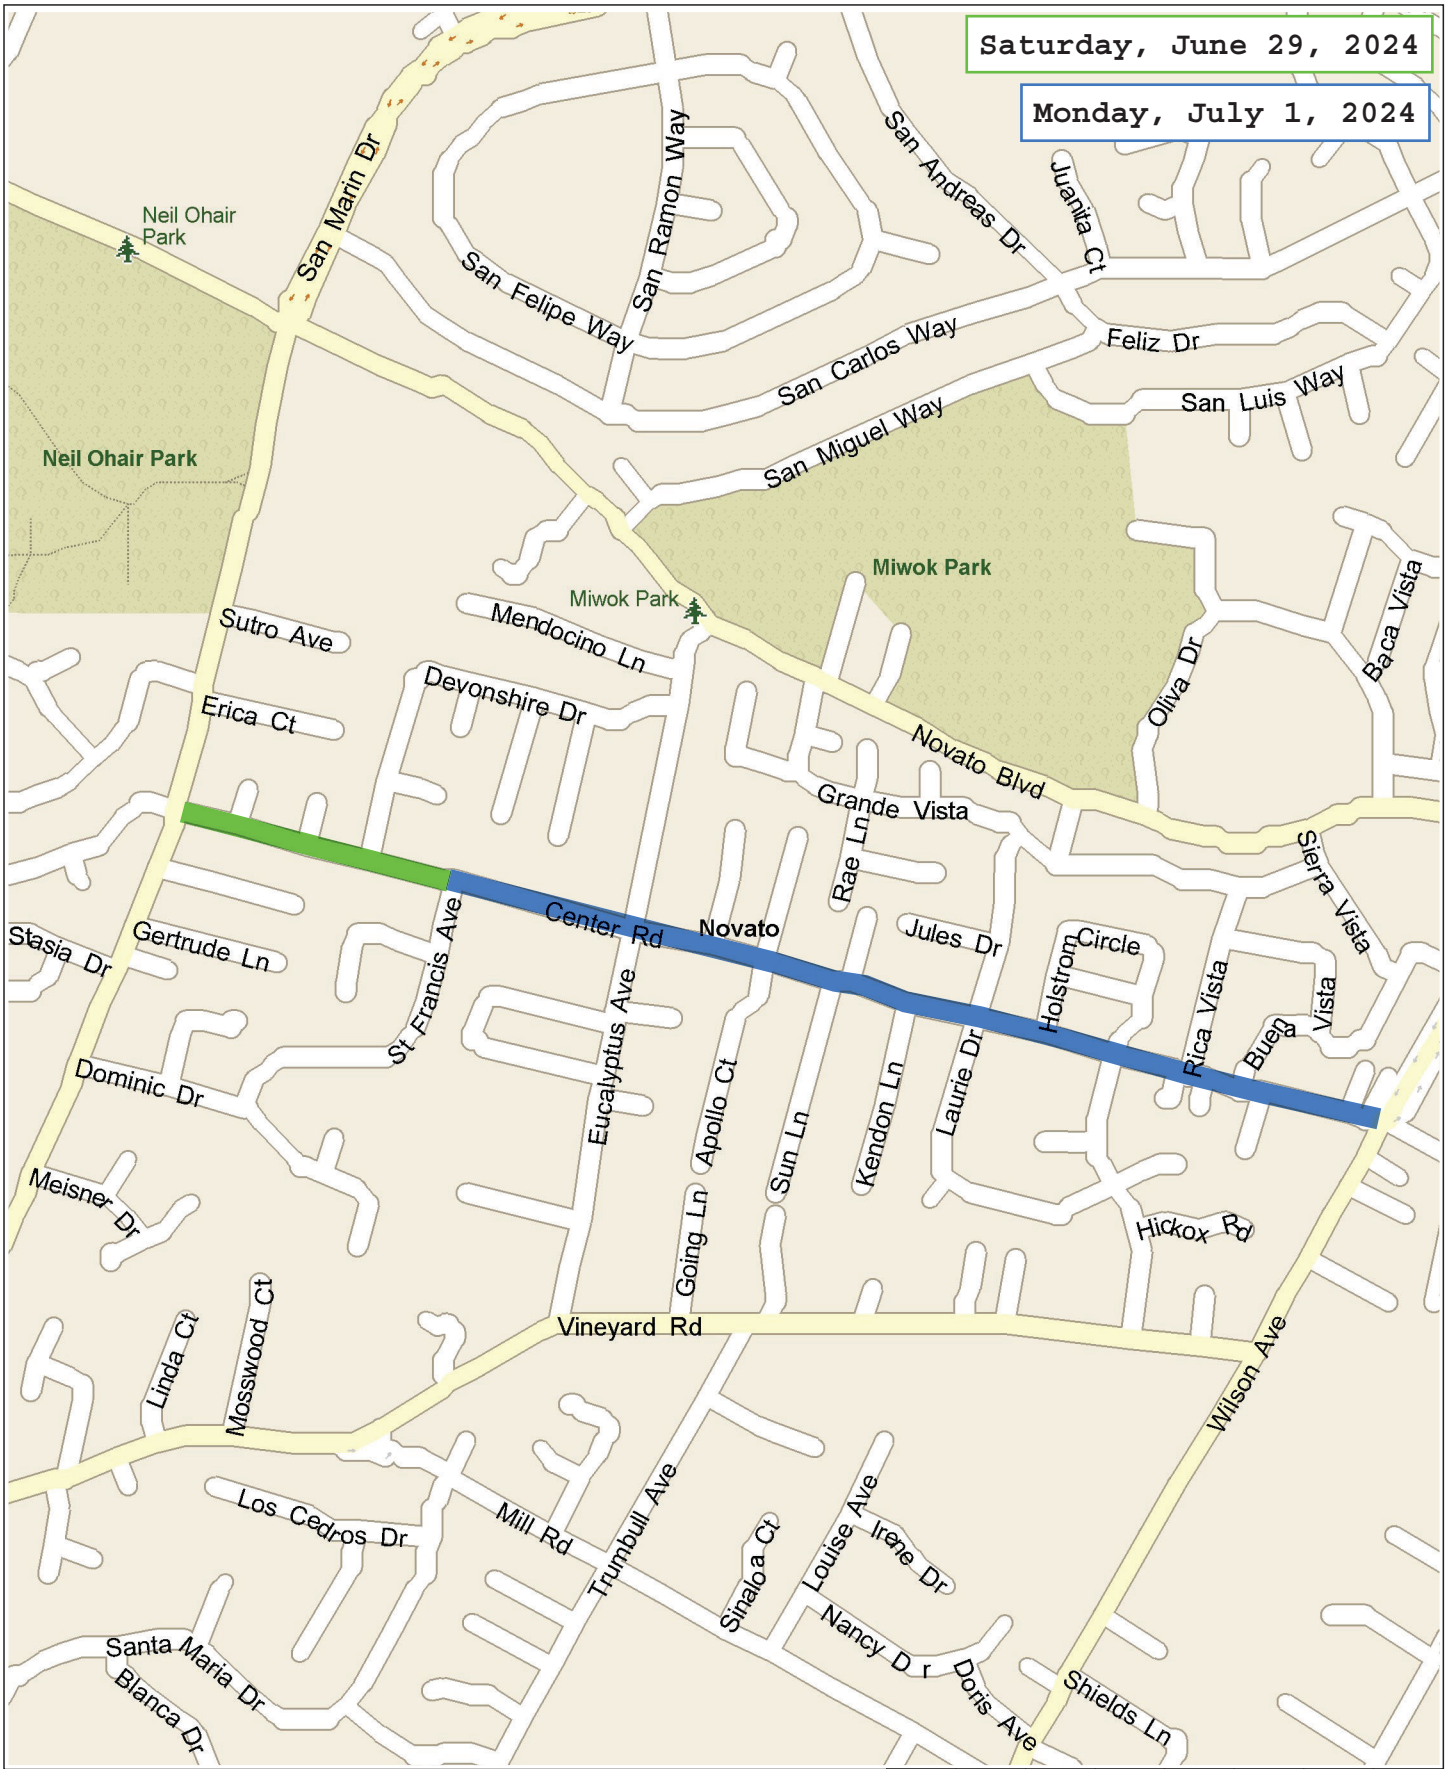

SCRUB SEAL MAPS

Novato, California, United States

Saturday, June 29, 2024

Monday, July 1, 2024

Novato, California, United States

Friday, June 28, 2024

Novato, California, United States

Friday, June 28, 2024

Novato, California, United States

Novato, California, United States

Monday, July 1, 2024

Tuesday, July 2, 2024

Wednesday, July 3, 2024

Copyright © and (P) 1988–2012 Microsoft Corporation and/or its suppliers. All rights reserved. <http://www.microsoft.com/streets/>
Certain mapping and direction data © 2012 NAVTEQ. All rights reserved. The Data for areas of Canada includes information taken with permission from Canadian authorities, including: © Her Majesty the Queen in Right of Canada, © Queen's Printer for Ontario. NAVTEQ and NAVTEQ ON BOARD are trademarks of NAVTEQ. © 2012 Tele Atlas North America, Inc. All rights reserved. Tele Atlas and Tele Atlas North America are trademarks of Tele Atlas, Inc. © 2012 by Applied Geographic Solutions. All rights reserved. Portions © Copyright 2012 by Woodall Publications Corp. All rights reserved.

Novato, California, United States

Friday, June 28, 2024

Saturday, June 29, 2024