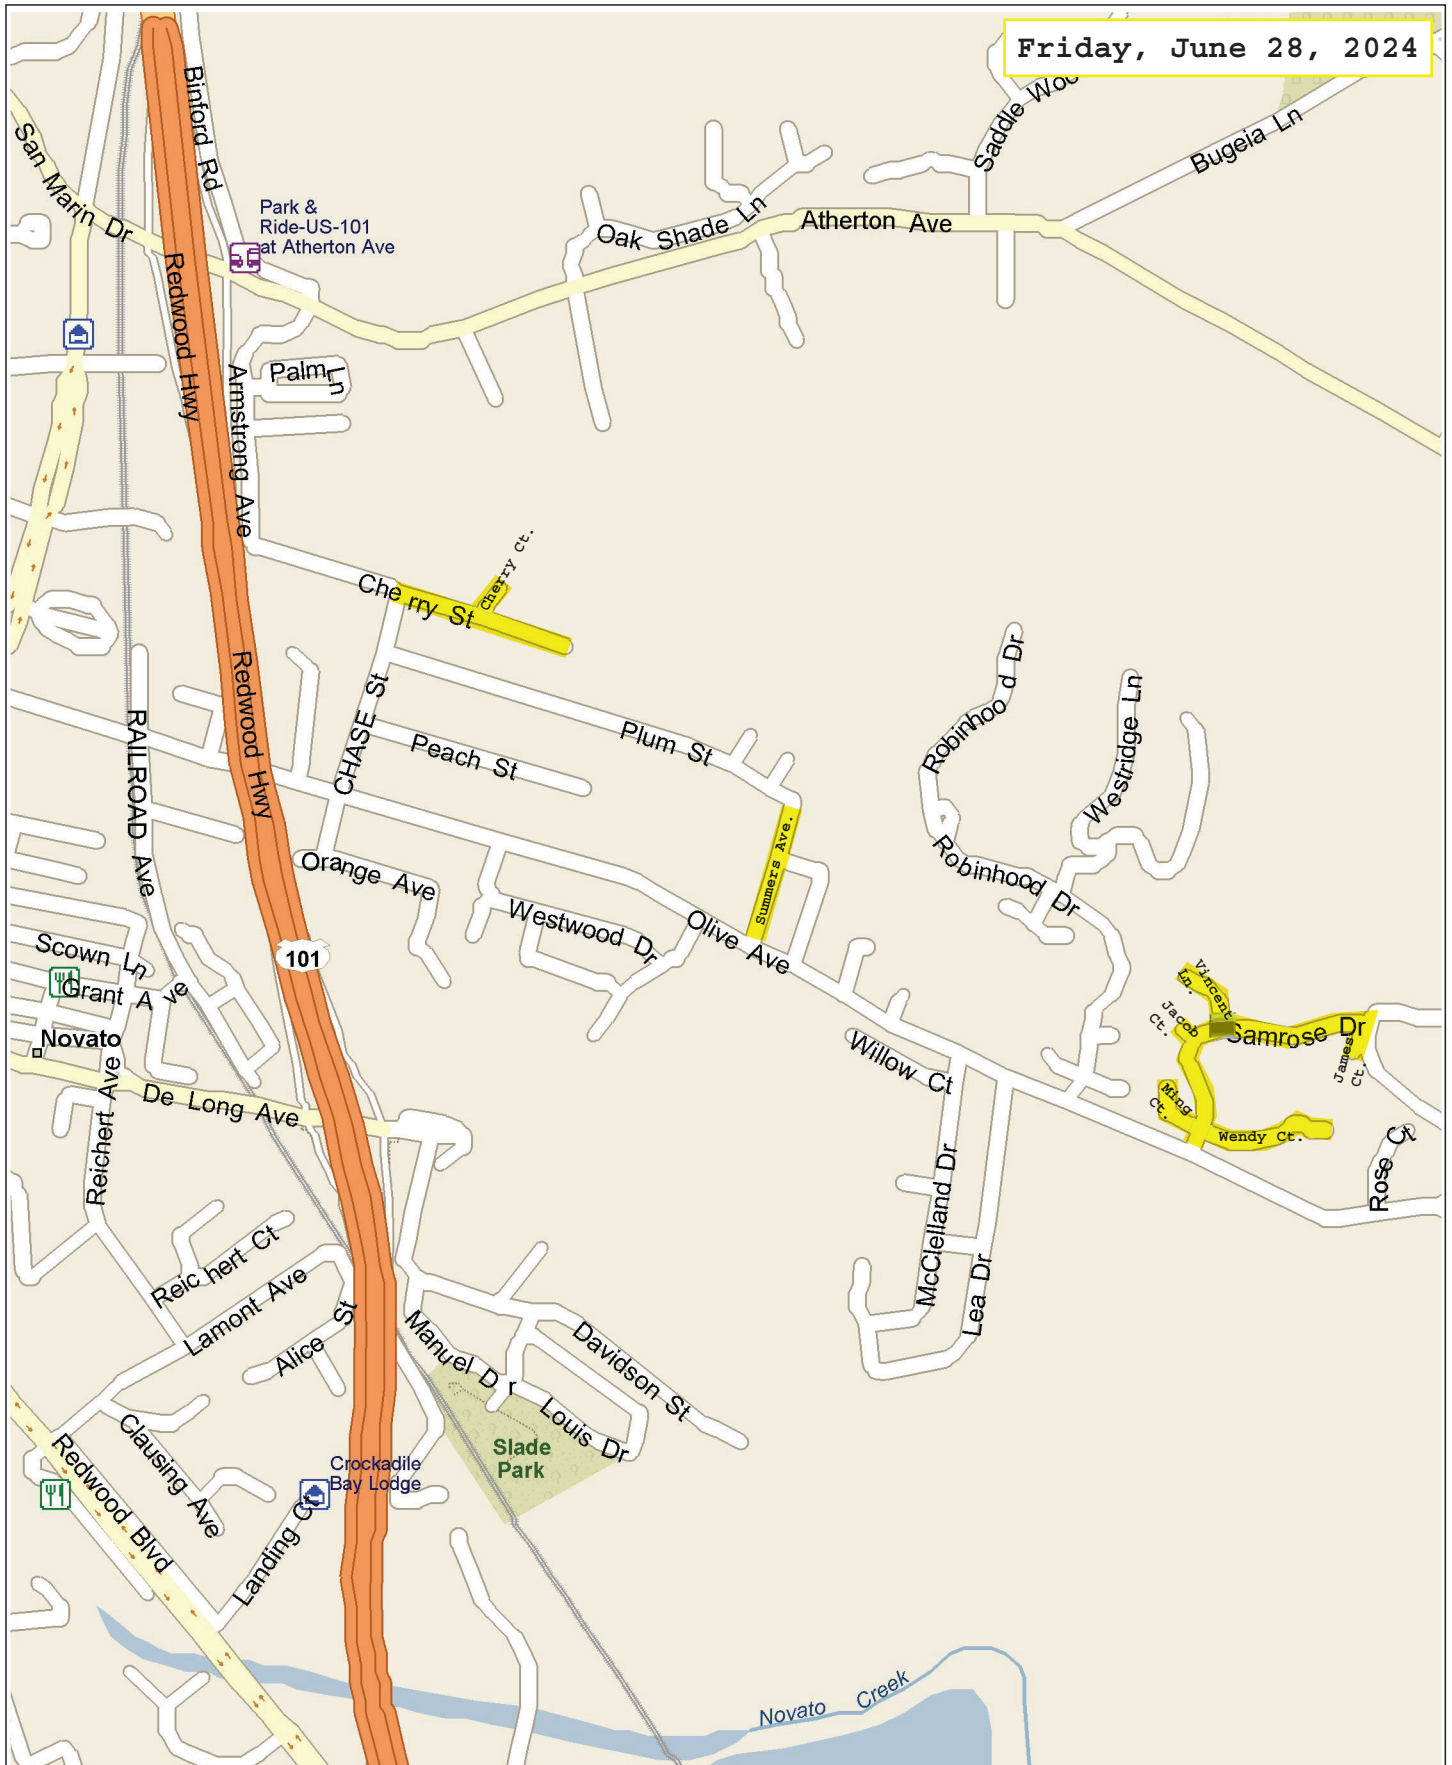

SCRUB SEAL MAPS

Novato, California, United States

Saturday, June 29, 2024

Monday, July 1, 2024

Novato, California, United States

Friday, June 28, 2024

Novato, California, United States

Friday, June 28, 2024

Novato, California, United States

Novato, California, United States

Monday, July 1, 2024

Tuesday, July 2, 2024

Wednesday, July 3, 2024

Copyright © and (P) 1988–2012 Microsoft Corporation and/or its suppliers. All rights reserved. <http://www.microsoft.com/streets/>
Certain mapping and direction data © 2012 NAVTEQ. All rights reserved. The Data for areas of Canada includes information taken with permission from Canadian authorities, including: © Her Majesty the Queen in Right of Canada, © Queen's Printer for Ontario. NAVTEQ and NAVTEQ ON BOARD are trademarks of NAVTEQ. © 2012 Tele Atlas North America, Inc. All rights reserved. Tele Atlas and Tele Atlas North America are trademarks of Tele Atlas, Inc. © 2012 by Applied Geographic Solutions. All rights reserved. Portions © Copyright 2012 by Woodall Publications Corp. All rights reserved.

Novato, California, United States

Friday, June 28, 2024

Saturday, June 29, 2024