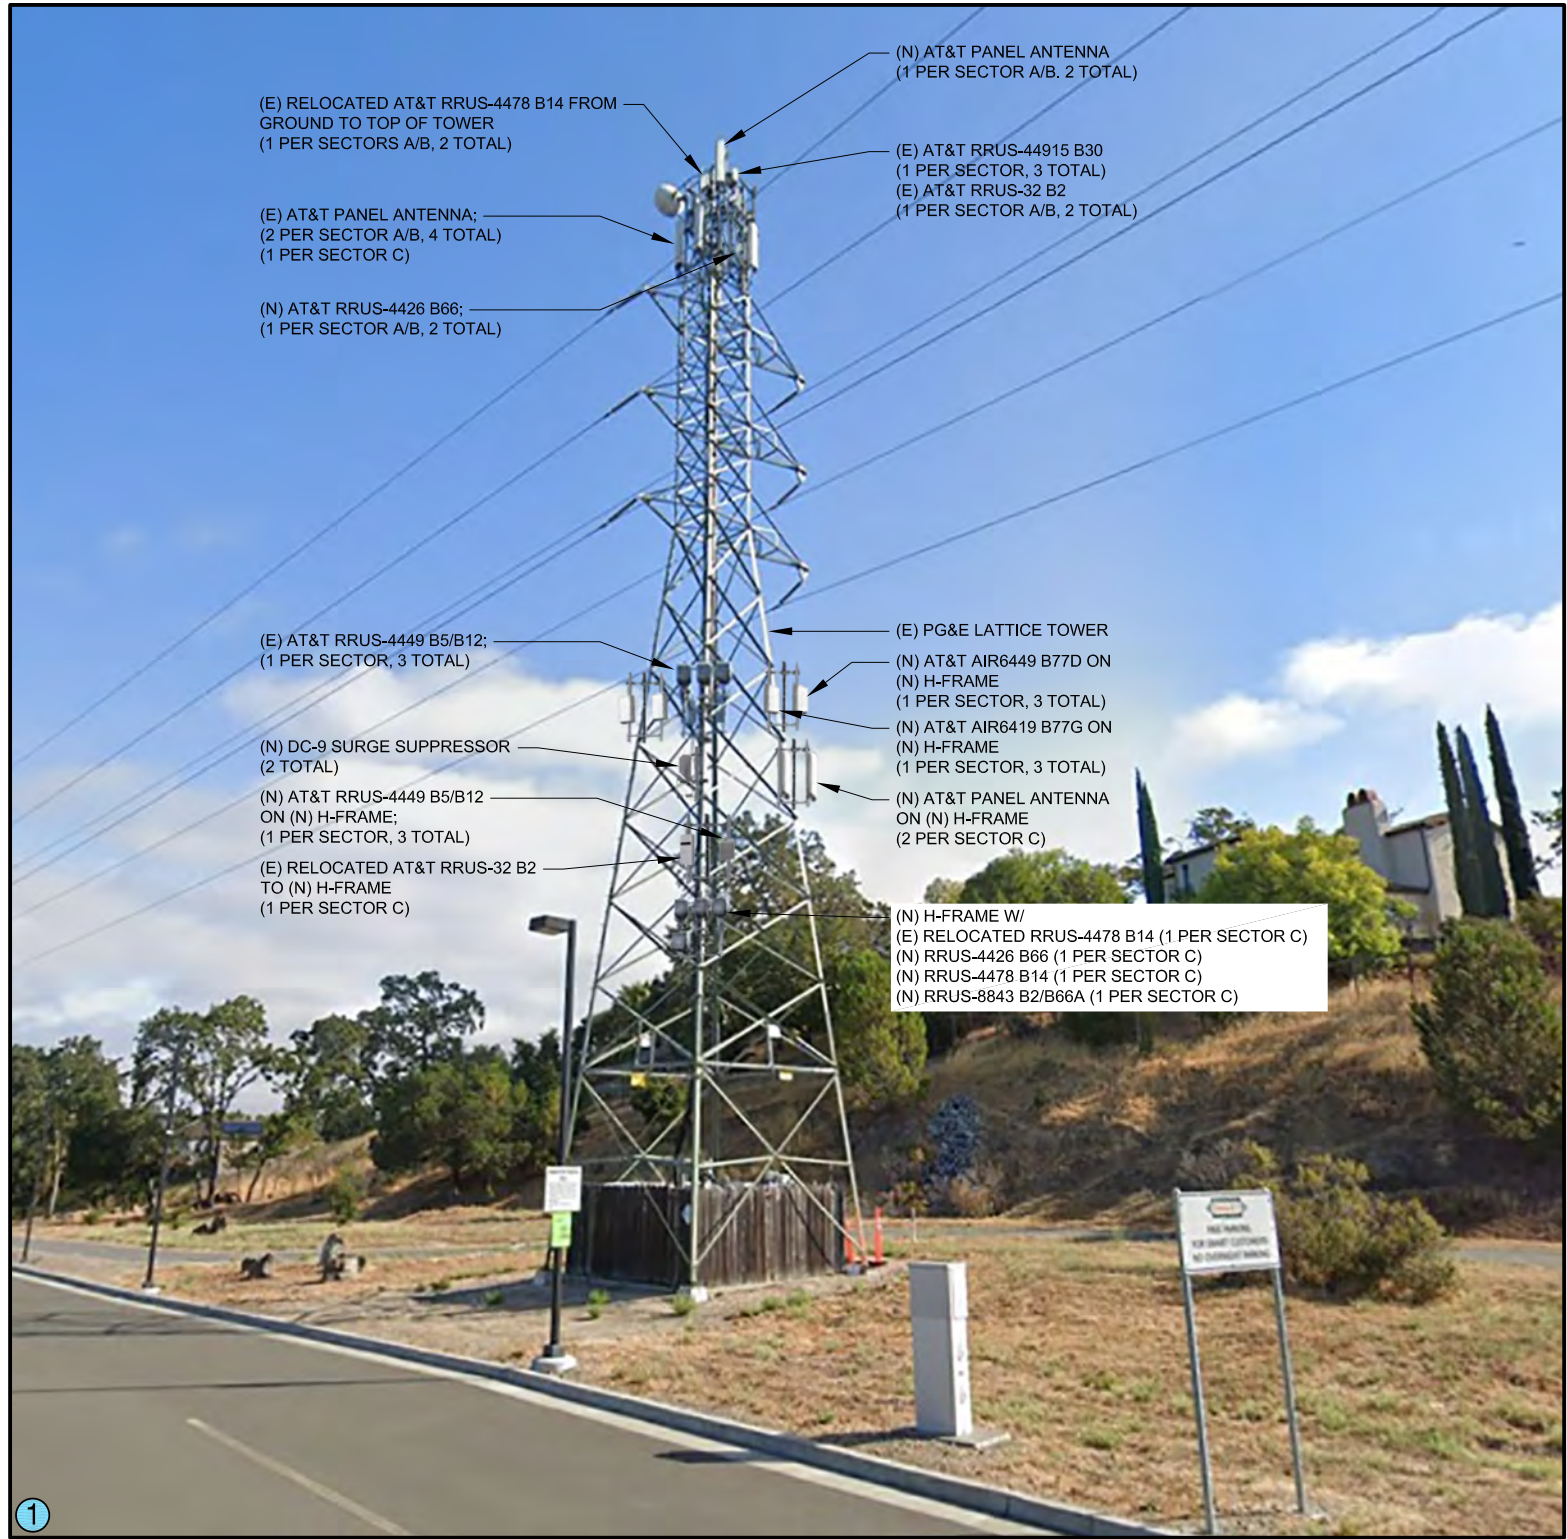

EXISTING

PROPOSED

Photosimulation Viewpoint

CCL00550
HAMILTON PARKWAY-PALM DRIVE
(FA10101755)
10 MAIN GATE ROAD
NOVATO, CA 94949

THE INFORMATION CONTAINED IN THESE DOCUMENTS
OR CAUSING TO BE REPRODUCED THE WHOLE OR ANY
PART OF THESE DRAWINGS WITHOUT THE PERMISSION
OF MASTEC NETWORK SOLUTIONS IS PROHIBITED

DRAWN BY: JG
 FA: 10101755
 PHOTOSIM DATE: 09-27-2023

EXISTING

PROPOSED

Photosimulation Viewpoint

CCL00550
HAMILTON PARKWAY-PALM DRIVE
(FA10101755)
10 MAIN GATE ROAD
NOVATO, CA 94949

THE INFORMATION CONTAINED IN THESE DOCUMENTS OR CAUSING TO BE REPRODUCED THE WHOLE OR ANY PART OF THESE DRAWINGS WITHOUT THE PERMISSION OF MASTEC NETWORK SOLUTIONS IS PROHIBITED