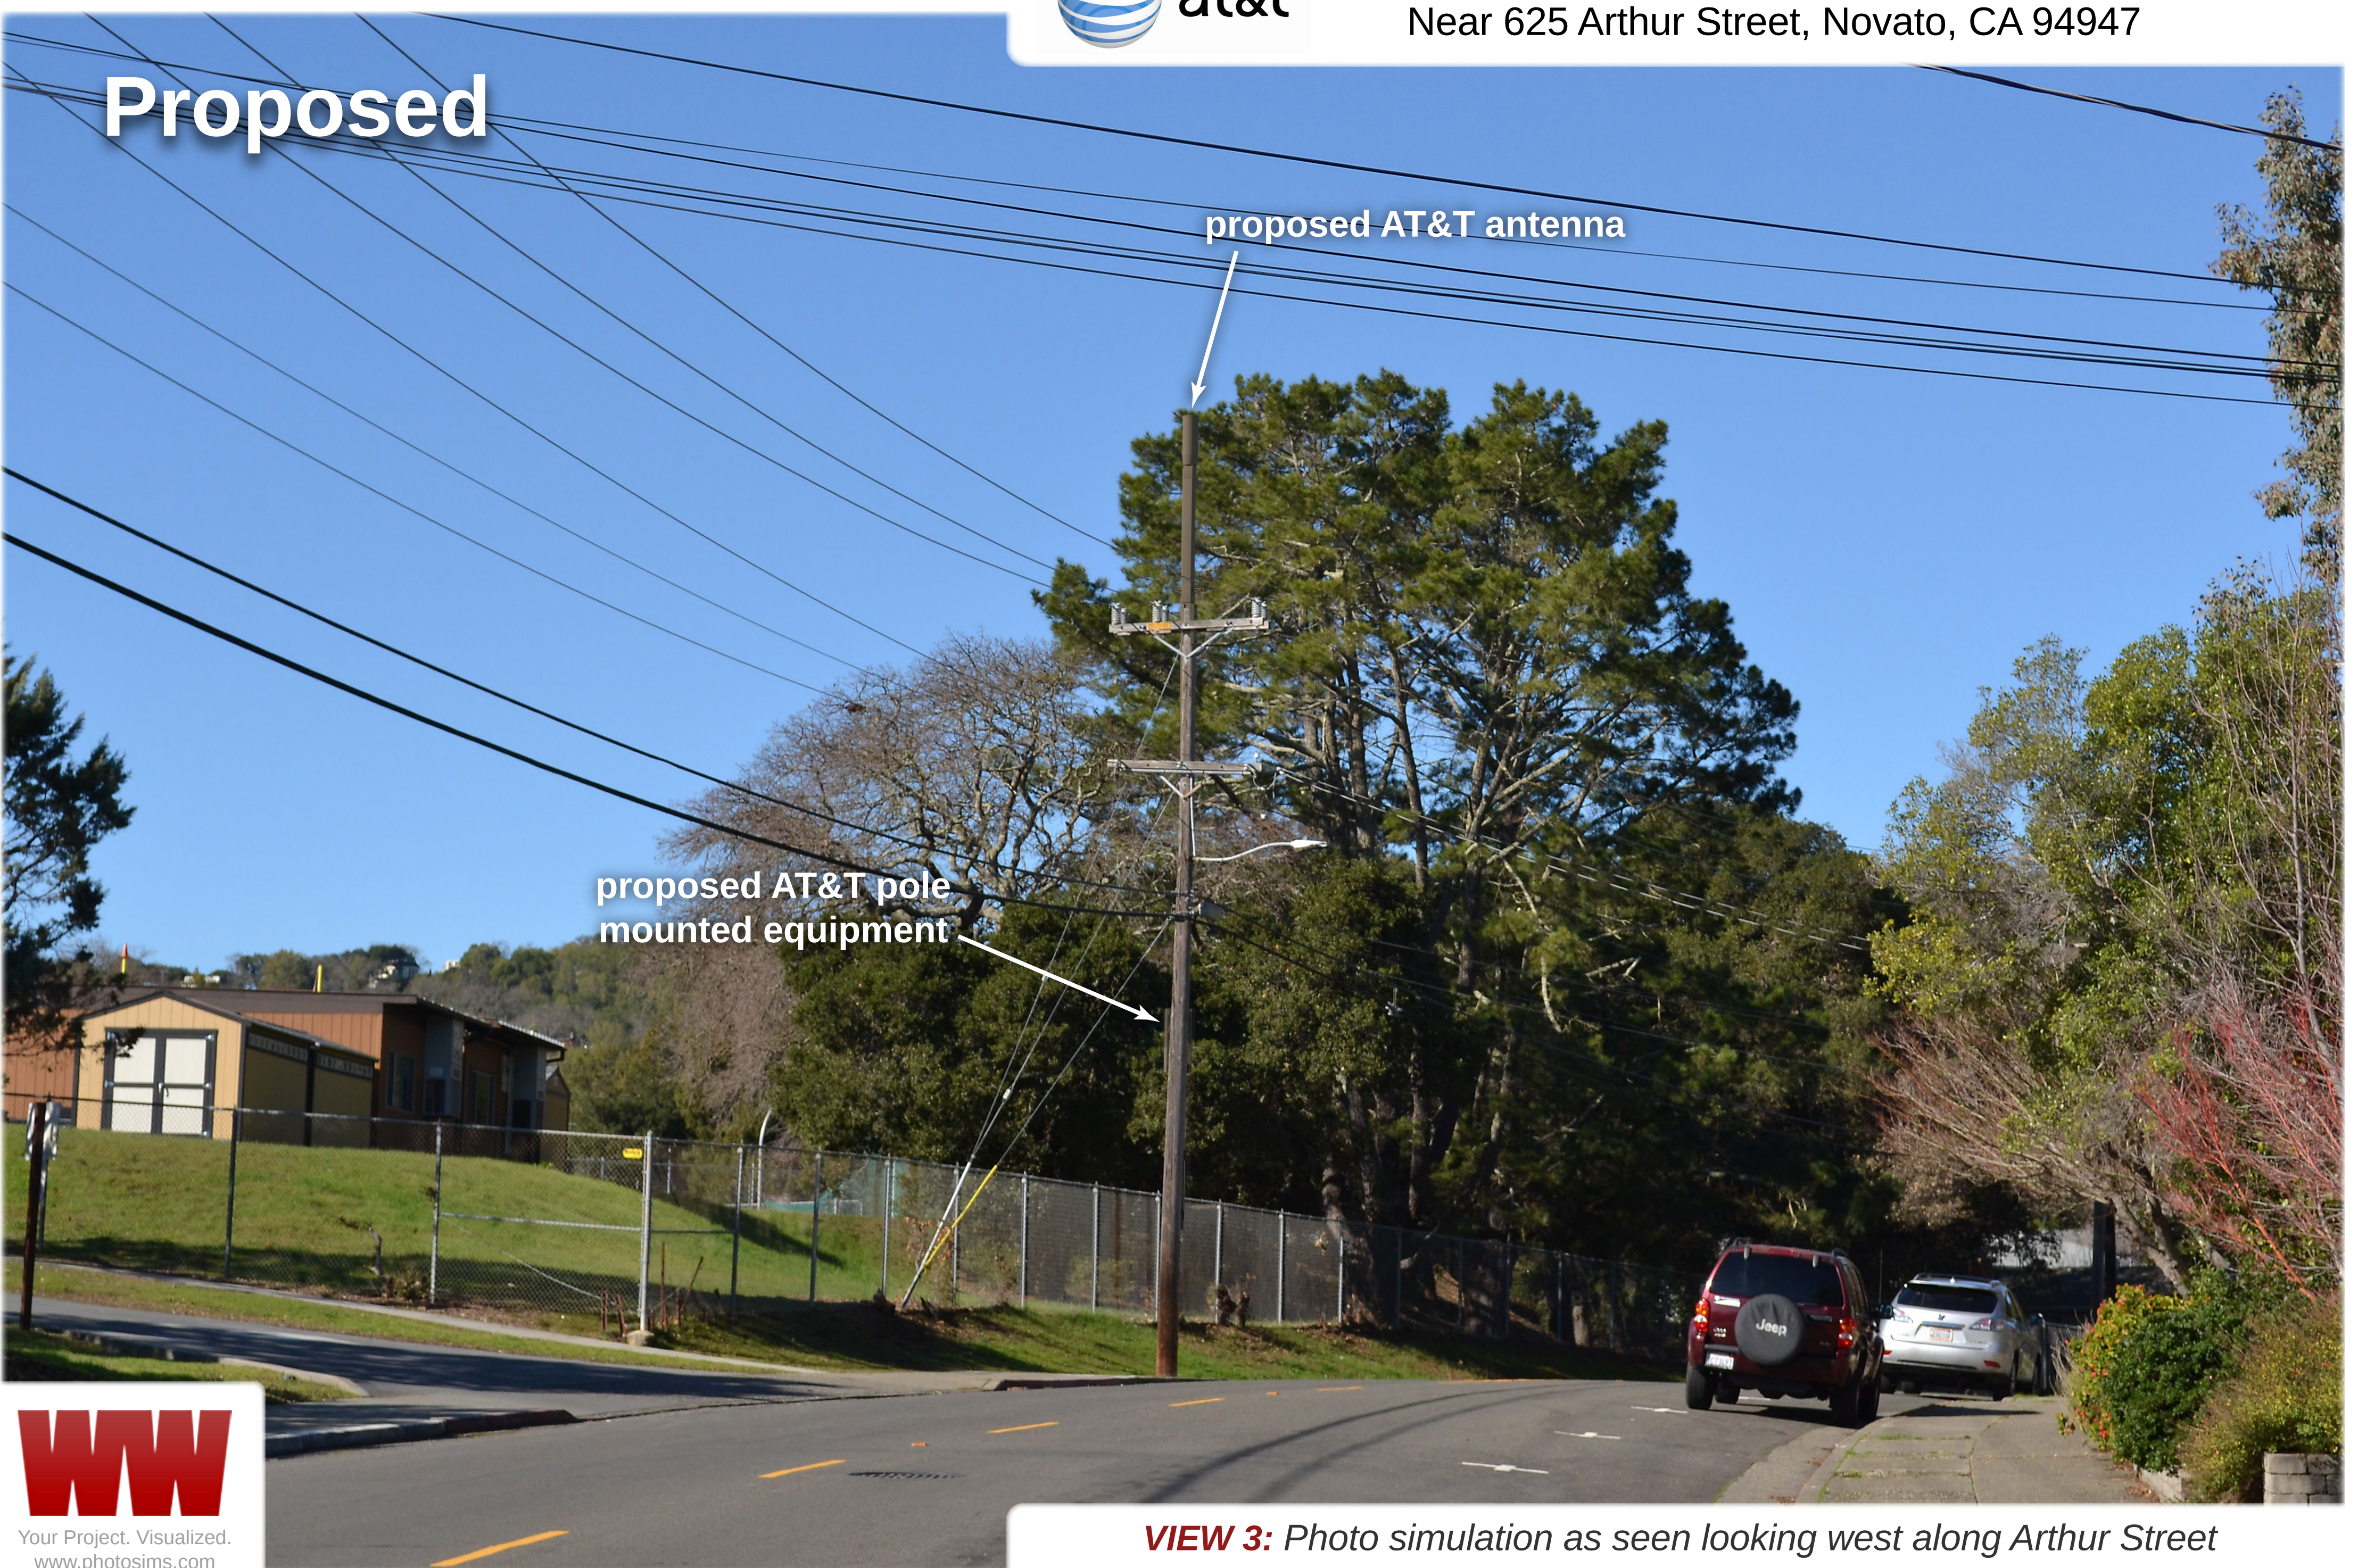

Existing

02.24.2022

CRAN_RSFR_NOVA0_013
Near 625 Arthur Street, Novato, CA 94947

Proposed

proposed AT&T antenna

proposed AT&T pole
mounted equipment

VIEW 3: Photo simulation as seen looking west along Arthur Street

Existing

02.24.2022

CRAN_RSFR_NOVA0_013
Near 625 Arthur Street, Novato, CA 94947

Proposed

proposed AT&T antenna

proposed AT&T pole mounted equipment

VIEW 2: Photo simulation as seen looking southeast from Arthur Street

Existing

02.24.2022

CRAN_RSFR_NOVA0_013
Near 625 Arthur Street, Novato, CA 94947

Proposed

proposed AT&T antenna

proposed AT&T pole mounted equipment

VIEW 1: Photo simulation as seen looking west from Arthur Street

Shot Map