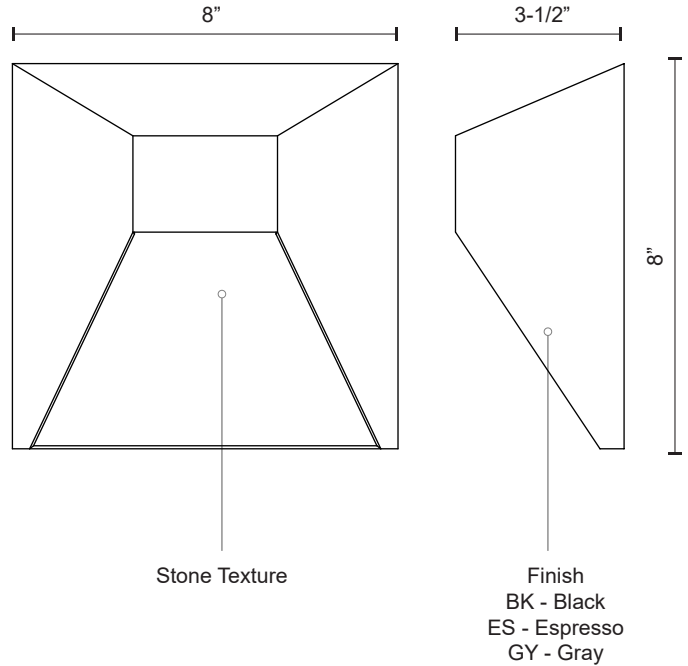

EW71403-BK
Black

EW71403-GY
Gray

SPECIFICATION DETAILS

* For custom options, consult factory for details.

Fixture Dimensions	W2-3/4" x H4-1/2" x E1"
Light Source	AC LED Module
Wattage	9W
Total Lumens	600lm
Delivered Lumens	BK-70lm; GY-91lm;
Voltage	120V
Color Temperature	3000K
CRI (Ra)	90CRI
Optional Color Temps	2700K - 5000K Available, Minimum Order Quantities Apply
LED Rated Life	50,000 hours
Dimming	100% - 10%, ELV Dimmer (Not Included)
Diffuser Details	Frosted Glass Diffuser
Location	Wet
Warranty	5 Years
ADA Compliant	Yes

DESCRIPTION

This family of exterior wall-mounted fixtures is available in a variety of geometric forms: circle, square, and two different rectilinear configurations. Light is directed downward from a recess, and the incline allows the glow to radiate gradually. Vanishingly thin and ideal for egress, courtesy, and grace lighting. Optional stone inlays offer additional opportunities for customizing to complement different wall surfaces.

**DAWN
EW53908**

WALL

PROJECT

1301 Grant Ave.
Stair & Landing

DESCRIPTION

Formed aluminum with powder-coated finish, inlaid stone and glass diffuser. Available in 3 finishes

EW53908-ES
Espresso

EW53908-GY
Gray

EW53908-BK
Black

SPECIFICATION DETAILS

* For custom options, consult factory for details.

Fixture Dimensions	W8" x H8" x E3-1/2"
Light Source	AC LED Module
Wattage	10W
Total Lumens	600lm
Delivered Lumens	BK-203lm
Voltage	120V
Color Temperature	3000K
CRI (Ra)	90CRI
Optional Color Temps	2700K - 5000K Available, Minimum Order Quantities Apply
LED Rated Life	50,000 hours
Dimming	100% - 10%, ELV Dimmer (Not Included)
Shade Details	Stone Slate Texture
Location	Wet
Warranty	5 Years
ADA Compliant	Yes