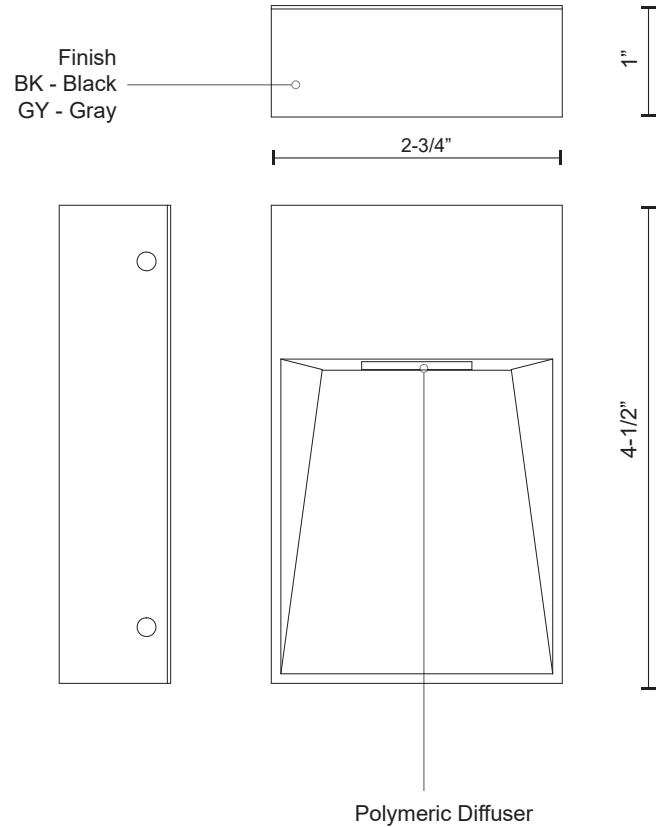

EW71403-BK
Black

EW71403-GY
Gray

SPECIFICATION DETAILS

* For custom options, consult factory for details.

Fixture Dimensions	W2-3/4" x H4-1/2" x E1"
Light Source	AC LED Module
Wattage	9W
Total Lumens	600lm
Delivered Lumens	BK-70lm; GY-91lm;
Voltage	120V
Color Temperature	3000K
CRI (Ra)	90CRI
Optional Color Temps	2700K - 5000K Available, Minimum Order Quantities Apply
LED Rated Life	50,000 hours
Dimming	100% - 10%, ELV Dimmer (Not Included)
Diffuser Details	Frosted Glass Diffuser
Location	Wet
Warranty	5 Years
ADA Compliant	Yes

DESCRIPTION

This family of exterior wall-mounted fixtures is available in a variety of geometric forms: circle, square, and two different rectilinear configurations. Light is directed downward from a recess, and the incline allows the glow to radiate gradually. Vanishingly thin and ideal for egress, courtesy, and grace lighting. Optional stone inlays offer additional opportunities for customizing to complement different wall surfaces.

EW53908-BK
Black

SPECIFICATION DETAILS

* For custom options, consult factory for details.

Fixture Dimensions	W8" x H8" x E3-1/2"
Light Source	AC LED Module
Wattage	10W
Total Lumens	600lm
Delivered Lumens	BK-203lm
Voltage	120V
Color Temperature	3000K
CRI (Ra)	90CRI
Optional Color Temps	2700K - 5000K Available, Minimum Order Quantities Apply
LED Rated Life	50,000 hours
Dimming	100% - 10%, ELV Dimmer (Not Included)
Shade Details	Stone Slate Texture
Location	Wet
Warranty	5 Years
ADA Compliant	Yes