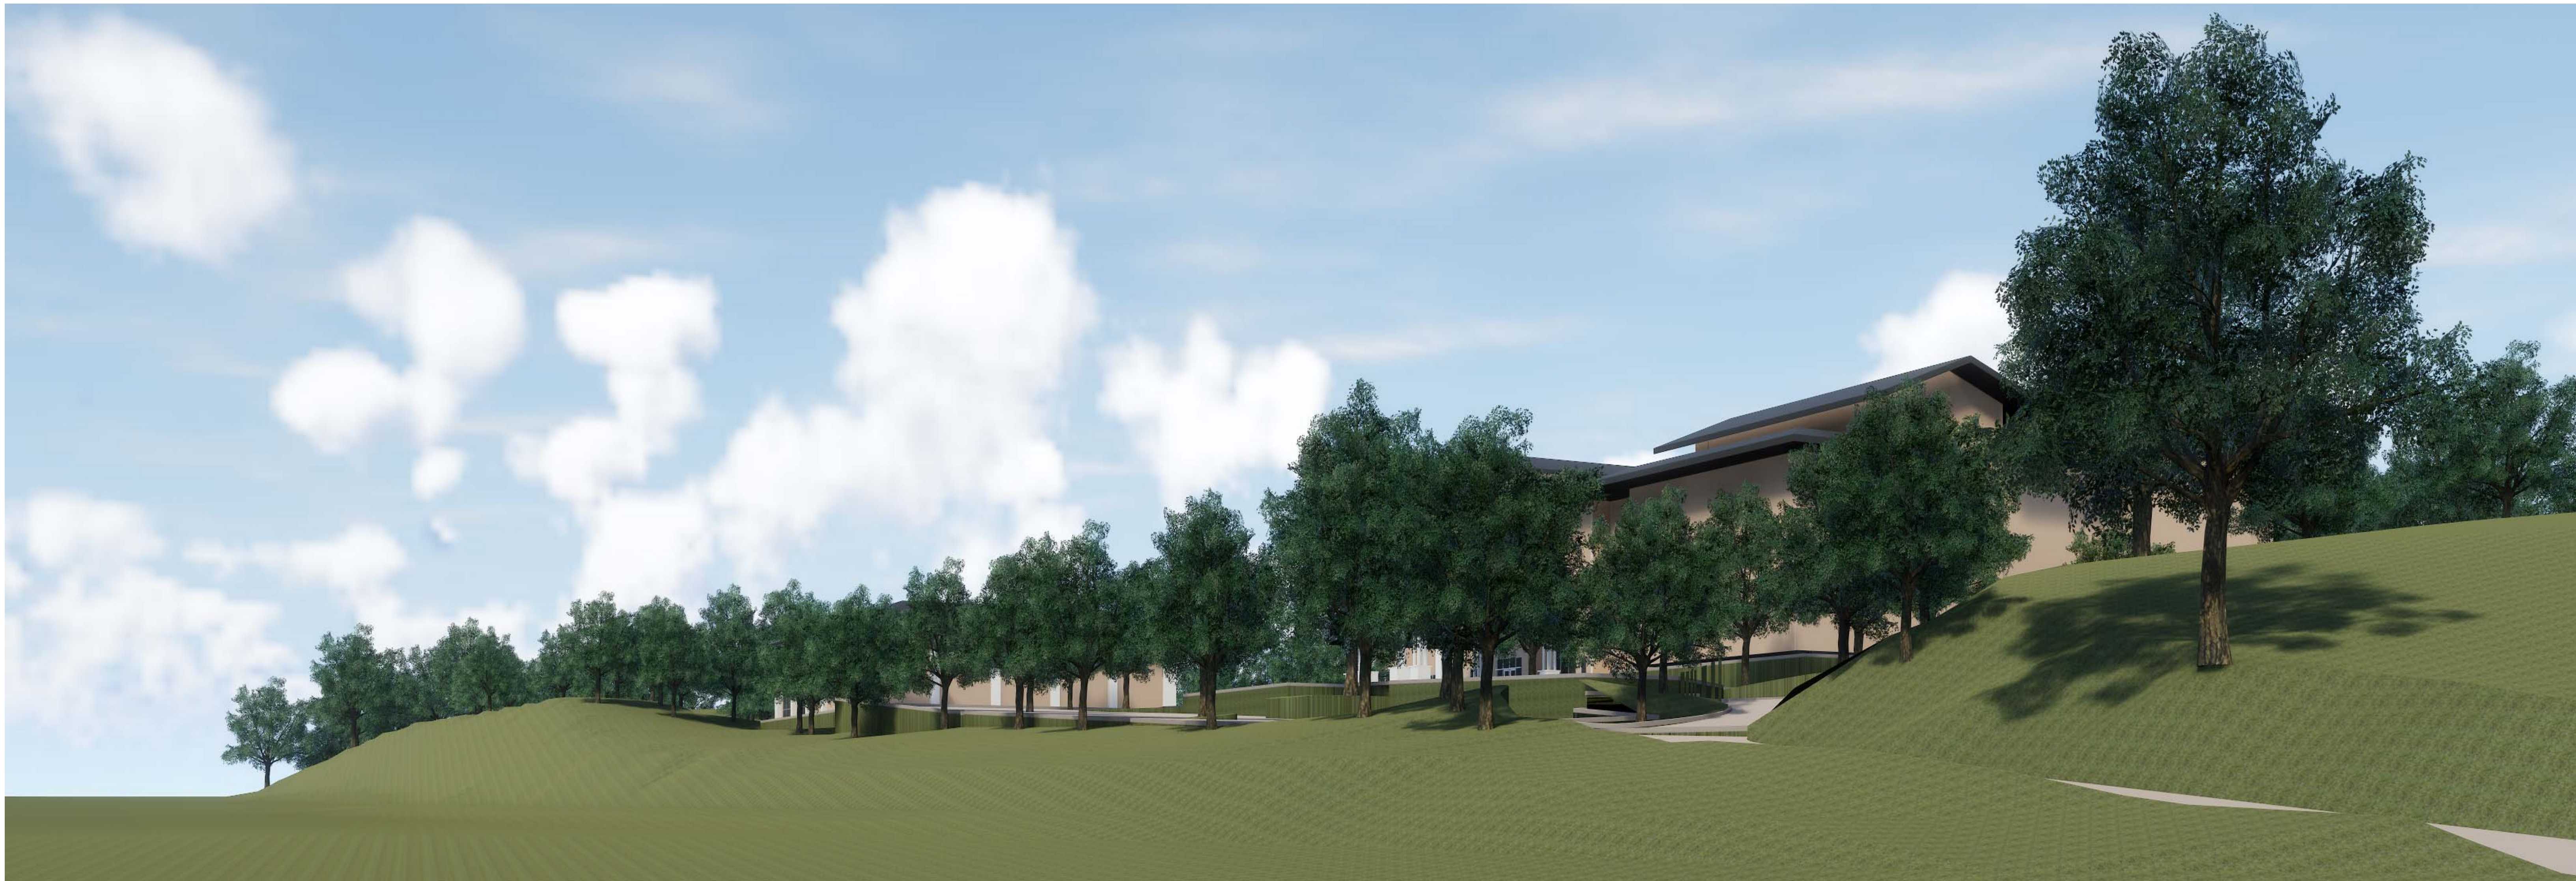

VIEW FROM 101 - SOUTH

VIEW FROM 101 - NORTH

KEY PLAN

HANNA RANCH NOVATO, CA

09/08/2017

PROJECT NUMBER: 51830
© MBH ARCHITECTS - 2017

960 ATLANTIC AVENUE
ALAMEDA, CA 94501
TEL 510.865.8663
mbharch.com