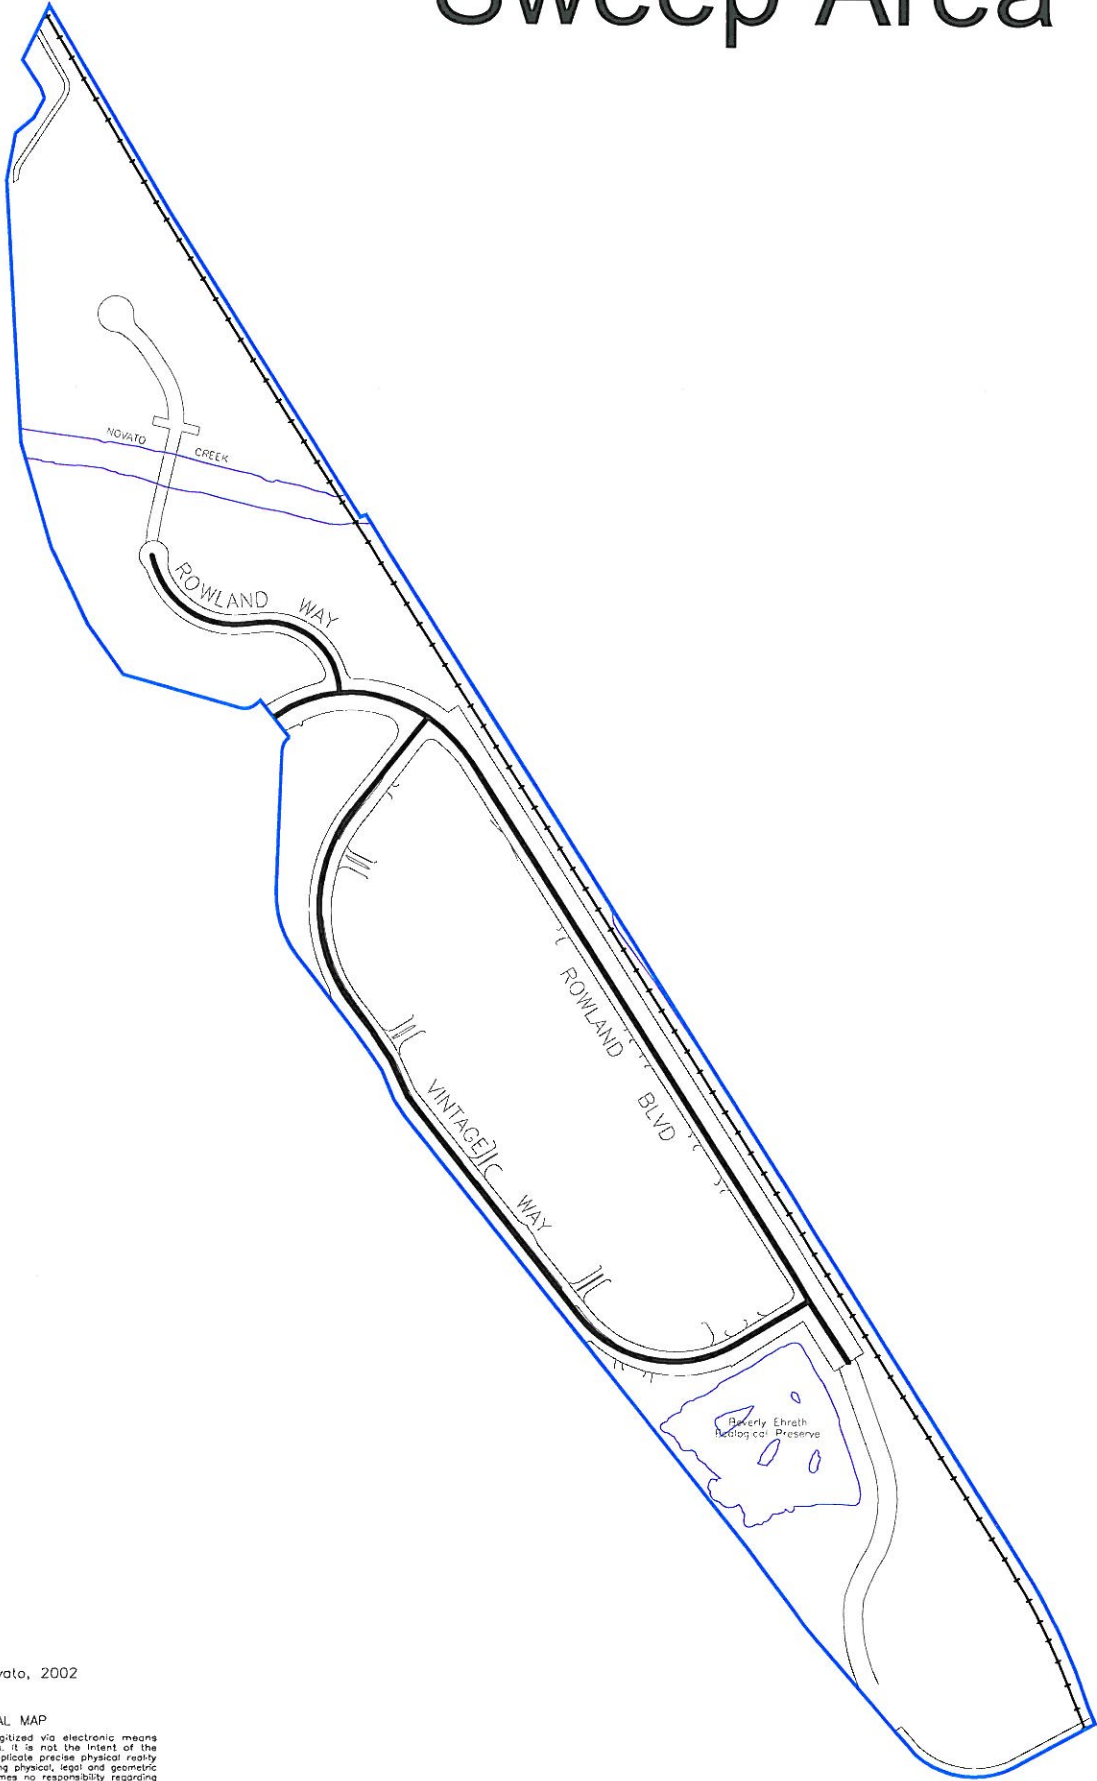

Sweep Area 10

© Copyright City of Novato, 2002
All Rights Reserved

CADASTRAL MAP