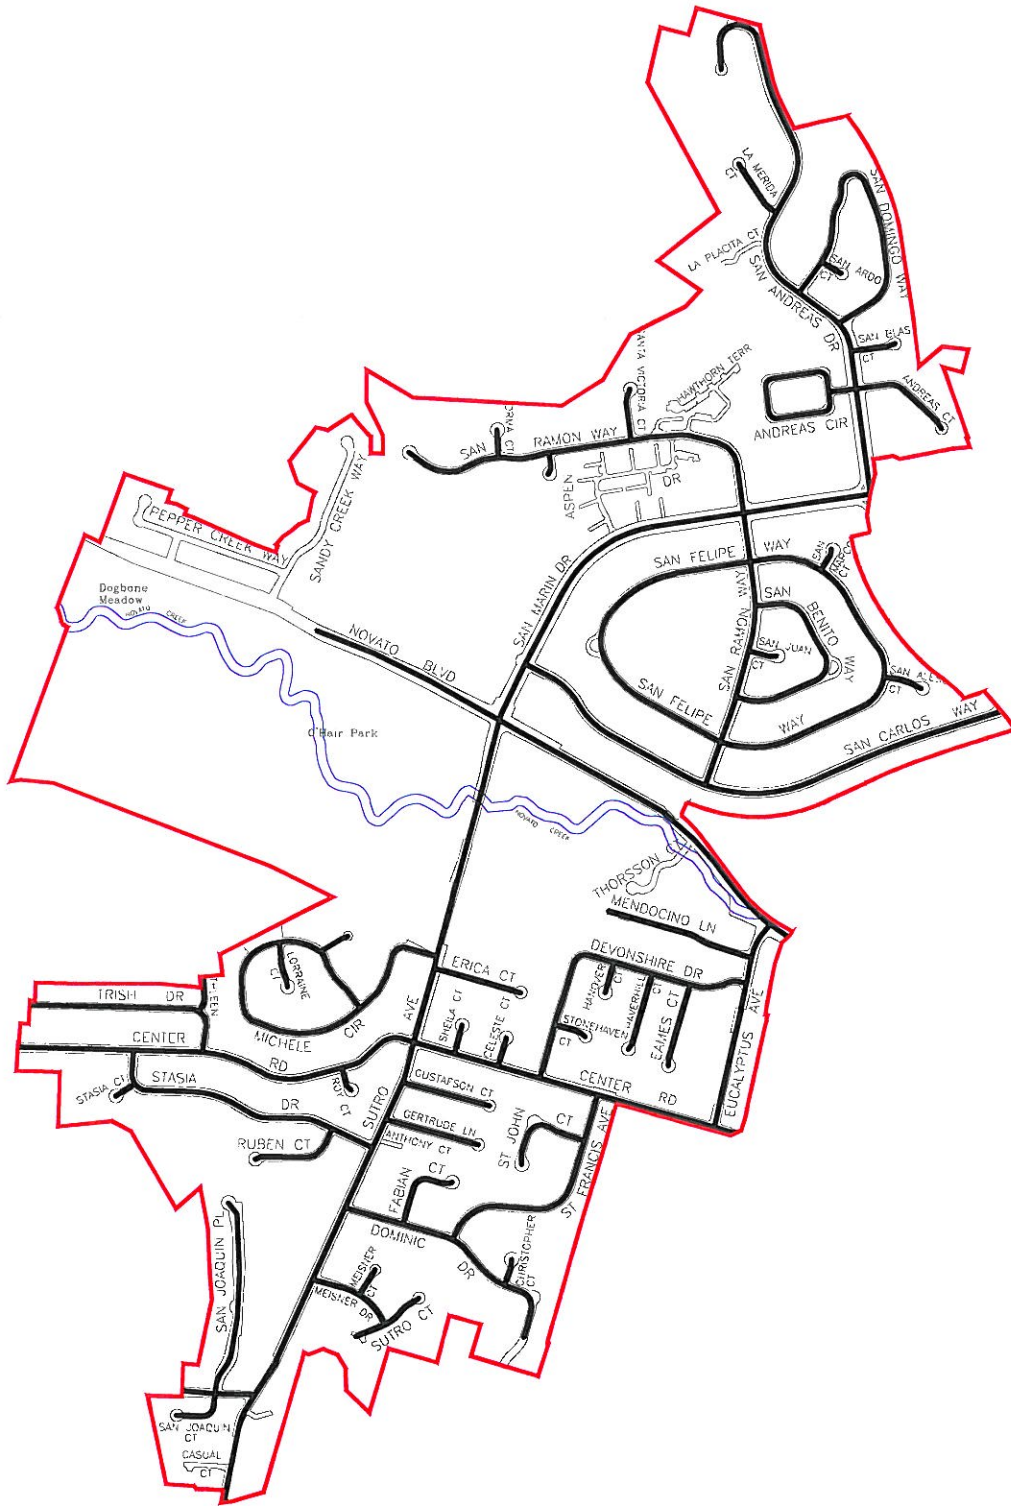

Sweep Area 1

© Copyright City of Novato, 2002
All Rights Reserved

CADASTRAL MAP